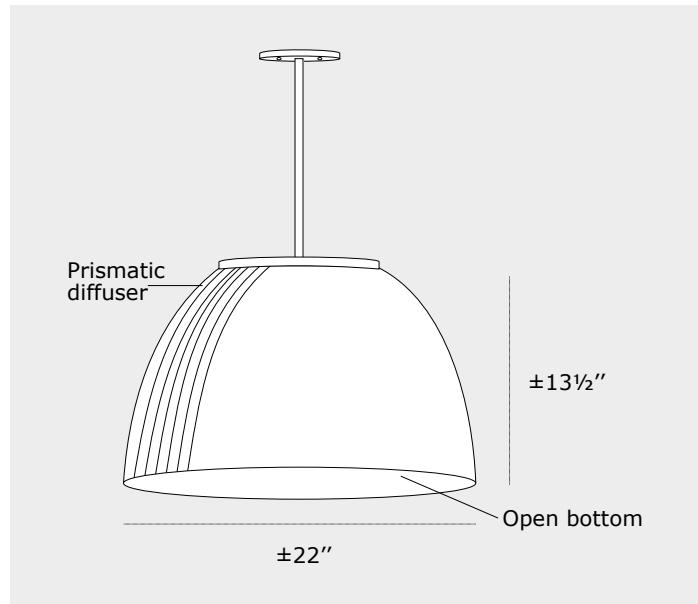

Specification sheet / Fiche technique
SUSPENSION

ROX - S

Structure Finish / Fini structure

- ☐ **MG** Metallic Grey Powder Coated
- ☐ **GDPC** Gold Powder Coated
- ☐ **BK** Black Semi-Gloss Powder Coated
- ☐ **MBK** Matte Black Powder Coated
- ☐ **WH** White Semi-Gloss Powder Coated
- ☐ **MWH** Matte White Powder Coated

• Other Finish Available

Suspension Option / Option de suspension

1. ☐ **ST** Stem (Same Color As Structure)
2. Round Electrical Wire Only   1 X Aircraft Cable + Round Electrical Wire
3. ☐ **CL1WH** White   ☐ **CL2WH** White
   - ☐ **CL1CLR** Clear   ☐ **CL2CLR** Clear
   - ☐ **CL1BK** Black   ☐ **CL2BK** Black

• Other Wire Color Available
• Sloped Ceiling Adapter Available

Globe Specification / Spécification du globe

Acrylic Prismatic Diffuser

- ☐ **12PRIS** 12"ø Acrylic Prismatic Diffuser
- ☐ **16PRIS** 16"ø Acrylic Prismatic Diffuser
- ☐ **22PRIS** 22"ø Acrylic Prismatic Diffuser

Voltage / Voltage

- ☐ **120V**

Light Source / Source lumineuse

- ☐ **MBL-A21-1** 1 X1 9W A21 LED
- ☐ **MBL-PAR20-1** 1 X 11W PAR20 LED
- ☐ **MBL-PAR30-1** 1 X 18.5W PAR30 LED
- ☐ **MBL-PAR38-1** 1 X 18.5W PAR38 LED
- ☐ **MBL-BR30-1** 1 X 11.5W BR30 LED
- ☐ **MBL-G40-1** 1 X 6.4W G40 LED

• Other Option Available

Project name / Nom du projet

Date

Type

Notes

Due to continuous improvement, we reserve the right to change our products specifications.

Dans le but d'une constante amélioration, nous nous réservons le droit de changer les spécifications de nos produits.