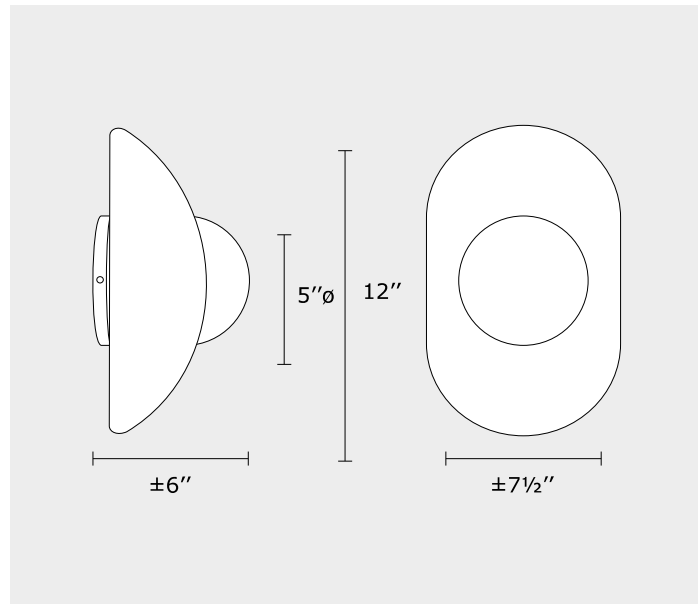

Specification sheet / Fiche technique
WALL

PALMA 12 - W

Structure Finish / Fini structure

- ☐ **MG** Metallic Grey Powder Coated
- ☐ **GDPC** Gold Powder Coated
- ☐ **BK** Black Semi-Gloss Powder Coated
- ☐ **MBK** Matte Black Powder Coated
- ☐ **WH** White Semi-Gloss Powder Coated
- ☐ **MWH** Matte White Powder Coated

• Other Finish Available

Shade Finish / Fini abat-jour

- ☐ **MG** Metallic Grey Powder Coated
- ☐ **GDPC** Gold Powder Coated
- ☐ **BK** Black Semi-Gloss Powder Coated
- ☐ **MBK** Matte Black Powder Coated
- ☐ **WH** White Semi-Gloss Powder Coated
- ☐ **MWH** Matte White Powder Coated

• Other Finish Available

Globe Diameter / Diamètre du globe

- ☐ **3** 3" ϕ White Frosted Glass Globe
- ☐ **5** 5" ϕ White Frosted Glass Globe

• Other Diameter Available

Voltage / Voltage

- ☐ **120V**

Light Source / Source lumineuse

- ☐ **G9-4.5-1** 1 X 4.5 G9LED

Project name / Nom du projet

Date

Type

Notes

Due to continuous improvement, we reserve the right to change our products specifications.

Dans le but d'une constante amélioration, nous nous réservons le droit de changer les spécifications de nos produits.