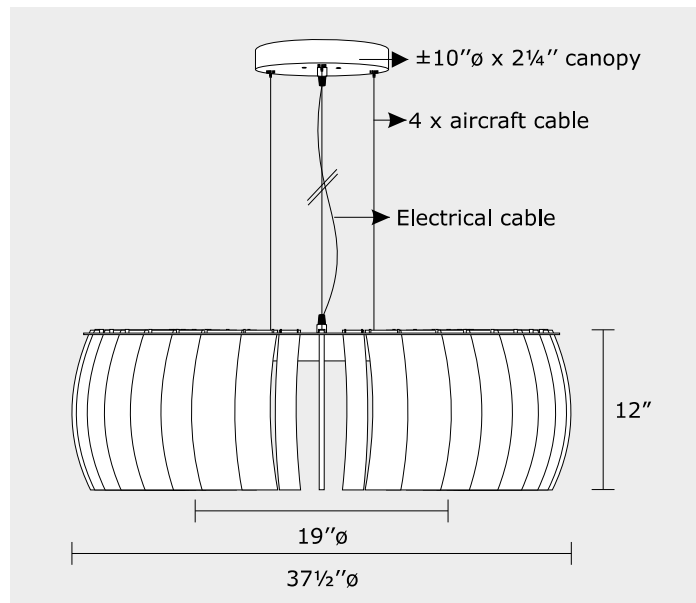

Specification sheet / Fiche technique
SUSPENSION

BAHIA CVI 37 - S

Structure Finish / Fini structure

- ☐ **MG** Metallic Grey Powder Coated
- ☐ **GDPC** Gold Powder Coated
- ☐ **BK** Black Semi-Gloss Powder Coated
- ☐ **MBK** Matte Black Powder Coated
- ☐ **WH** White Semi-Gloss Powder Coated
- ☐ **MWH** Matte White Powder Coated

• Other Finish Available

Suspension Option / Option de suspension

1. ☐ **ST** Stem (Same Color As Structure)

☐ CL4WH White ☐ CL4CLR Clear ☐ CL4BK Black	☐ CL5WH White ☐ CL5CLR Clear ☐ CL5BK Black

• Other Wire Color Available
• Sloped Ceiling Adapter Available

Shade Finish / Fini abat-jour

☐ GYFT38 3/8 Grey Felt Fabric ☐ BKFT38 3/8 Black Felt Fabric ☐ BEFT38 3/8 Beige Felt Fabric ☐ RDFT38 3/8 Red Felt Fabric	☐ BLFT38 3/8 Blue Felt Fabric ☐ GNFT38 3/8 Green Felt Fabric ☐ YLFT38 3/8 Yellow Felt Fabric

• Other Color Felt Available

Voltage / Voltage

- ☐ **120V**
- ☐ **277V**

Dimming Option / Option de gradation

- ☐ **0-10V** 0-10V Dimming 120V-277V
- ☐ **ND** No Dimming

• Other Option Available

Light Source / Source lumineuse

- ☐ **MBL-A21-1** 1 X 19W A21 LED
- ☐ **LED-18-I** Integral LED ±18W

• Other Option Available

Color Temperature - Lumens

Température de couleur - lumens

☐ 30	3000K 2260 lm	☐ 40	4000K 2260 lm
☐ 35	3500K 2260 lm	☐ 50	5000K 2260 lm

Project name / Nom du projet

Date

Type

Notes

Due to continuous improvement, we reserve the right to change our products specifications.

Dans le but d'une constante amélioration, nous nous réservons le droit de changer les spécifications de nos produits.