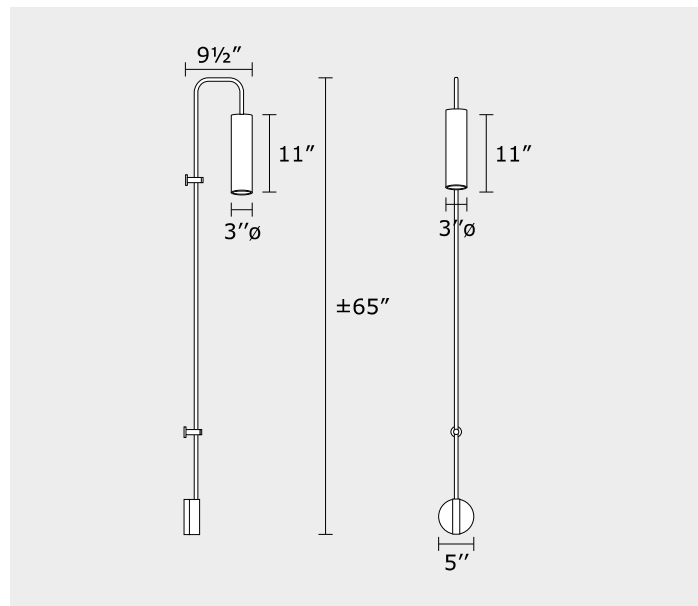

Structure Finish / Fini structure

- ☐ **MG** Metallic Grey Powder Coated
- ☐ **GDPC** Gold Powder Coated
- ☐ **BK** Black Semi-Gloss Powder Coated
- ☐ **MBK** Matte Black Powder Coated
- ☐ **WH** White Semi-Gloss Powder Coated
- ☐ **MWH** Matte White Powder Coated

• Other Finish Available

Shade Finish / Fini abat-jour

- ☐ **MG** Metallic Grey Powder Coated
- ☐ **GDPC** Gold Powder Coated
- ☐ **BK** Black Semi-Gloss Powder Coated
- ☐ **MBK** Matte Black Powder Coated
- ☐ **WH** White Semi-Gloss Powder Coated
- ☐ **MWH** Matte White Powder Coated

• Other Finish Available

Voltage / Voltage

- ☐ **120V**

Light Source / Source lumineuse

- ☐ **MBL-PAR20-1** 1 X 11W PAR20 LED

• Other Option Available

Project name / Nom du projet

Date

Type

Notes

Due to continuous improvement, we reserve the right to change our products specifications.

Dans le but d'une constante amélioration, nous nous réservons le droit de changer les spécifications de nos produits.