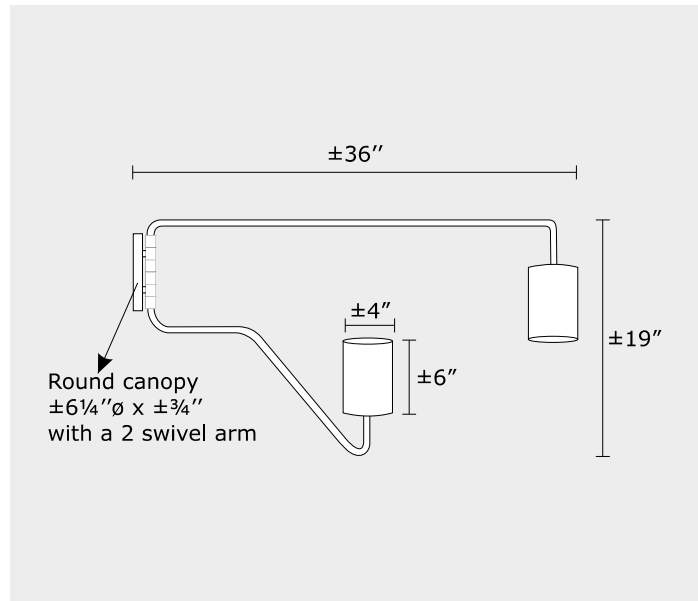

Structure Finish / Fini structure

- ☐ **MG** Metallic Grey Powder Coated
- ☐ **GDPC** Gold Powder Coated
- ☐ **BK** Black Semi-Gloss Powder Coated
- ☐ **MBK** Matte Black Powder Coated
- ☐ **WH** White Semi-Gloss Powder Coated
- ☐ **MWH** Matte White Powder Coated

• Other Finish Available

Shade Finish / Fini abat-jour

- ☐ **MG** Metallic Grey Powder Coated
- ☐ **GDPC** Gold Powder Coated
- ☐ **BK** Black Semi-Gloss Powder Coated
- ☐ **MBK** Matte Black Powder Coated
- ☐ **WH** White Semi-Gloss Powder Coated
- ☐ **MWH** Matte White Powder Coated

• Other Finish Available

Voltage / Voltage

- ☐ **120V**

Light Source / Source lumineuse

- ☐ **MBL-PAR20-2** 2 X 11W PAR20 LED

• Other Option Available

Project name / Nom du projet

Date

Type

Notes

Due to continuous improvement, we reserve the right to change our products specifications.

Dans le but d'une constante amélioration, nous nous réservons le droit de changer les spécifications de nos produits.