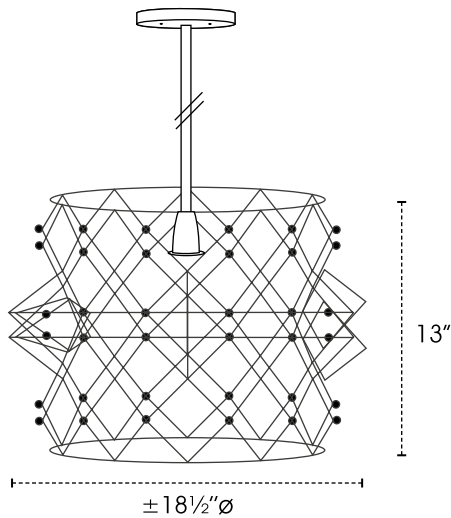

OBLIC

PROJECT NAME / NOM DU PROJET

Date

Type

Notes

Voltage / Voltage

120V

Light Source / Source lumineuse

Suspension Option / Option de suspension

ST Stem (Same Color As Structure)			
Round Electrical Wire Only	CL1WH White	CL1CLR Clear	CL1BK Black
1 X Aircraft Cable + Round Electrical Wire	CL2WH White	CL2CLR Clear	CL2BK Black
	<i>• Other Wire Color Available</i>		
	<i>• Sloped Ceiling Adapter Available</i>		