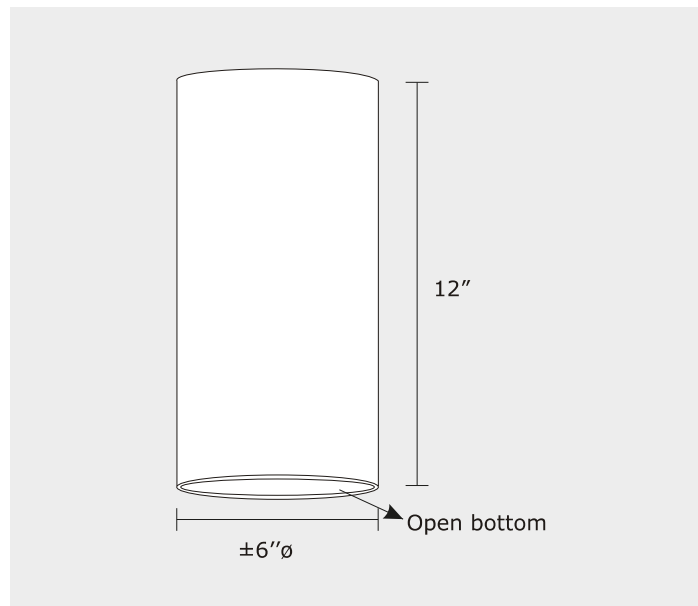

Structure Finish / Fini structure

- ☐ **MG** Metallic Grey Powder Coated
- ☐ **GDPC** Gold Powder Coated
- ☐ **BK** Black Semi-Gloss Powder Coated
- ☐ **MBK** Matte Black Powder Coated
- ☐ **WH** White Semi-Gloss Powder Coated
- ☐ **MWH** Matte White Powder Coated

• Other Finish Available

Voltage / Voltage

- ☐ **120V**

Light Source / Source lumineuse

- ☐ **MBL-PAR20-1** 1 X 11W PAR20 LED
- ☐ **MBL-PAR30-1** 1 X 18.5W PAR30 LED

• Other Option Available

Project name / Nom du projet

Date

Type

Notes

Due to continuous improvement, we reserve the right to change our products specifications.

Dans le but d'une constante amélioration, nous nous réservons le droit de changer les spécifications de nos produits.