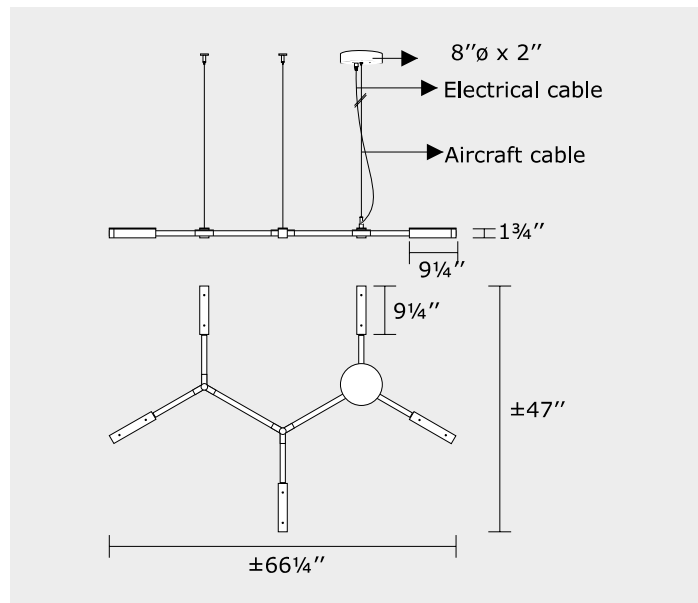

Specification sheet / Fiche technique
SUSPENSION

AMIRI - S

Structure Finish / Fini structure

- ☐ **MG** Metallic Grey Powder Coated
- ☐ **GDPC** Gold Powder Coated
- ☐ **BK** Black Semi-Gloss Powder Coated
- ☐ **MBK** Matte Black Powder Coated
- ☐ **WH** White Semi-Gloss Powder Coated
- ☐ **MWH** Matte White Powder Coated

• Other Finish Available

Suspension Option / Option de suspension

- ☐ **ST** Stem (Same Color As Structure)

3 X Aircraft Cable + Round Electrical Wire

- ☐ **CL4WH** White
- ☐ **CL4CLR** Clear
- ☐ **CL4BK** Black

• Other Wire Color Available
• Sloped Ceiling Adapter Available

Shade Finish / Fini abat-jour

- ☐ **MG** Metallic Grey Powder Coated
- ☐ **GDPC** Gold Powder Coated
- ☐ **BK** Black Semi-Gloss Powder Coated
- ☐ **MBK** Matte Black Powder Coated
- ☐ **WH** White Semi-Gloss Powder Coated
- ☐ **MWH** Matte White Powder Coated

• Other Finish Available

Voltage / Voltage

- ☐ **120V**

Dimming Option / Option de gradation

- ☐ **ELVD** ELV Dimming   ☐ **ND** No Dimming
- ☐ **TD** Triac Dimming

• Other Option Available

Light Source / Source lumineuse

- ☐ **LED-15-I** Integral LED ±15W

• Other Option Available

Color Temperature - Lumens

Température de couleur - lumens

☐ 30	3000K	1136 lm	☐ 50	5000K	1325 lm
☐ 42	4200K	1262 lm			

Project name / Nom du projet

Date

Type

Notes

Due to continuous improvement, we reserve the right to change our products specifications.

Dans le but d'une constante amélioration, nous nous réservons le droit de changer les spécifications de nos produits.