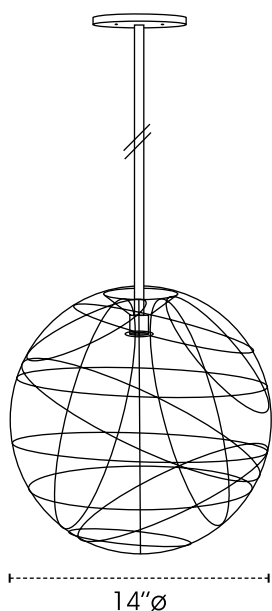

ZOHRA

PROJECT NAME / NOM DU PROJET

Date

Type

Notes

Voltage / Voltage

120V

Light Source / Source lumineuse

MBL-A21-1	1 X 19W A21 LED
MBL-ST19-1	1 X 60W Edison
<i>• Other Option Available</i>	

Structure Finish / Fini structure

SN	Satin Nickel
SB	Satin Brass
CHR	Chrome
BK	Black Semi-Gloss
WH	White Semi-Gloss
<i>• Other Finish Available</i>	

Suspension Option / Option de suspension

ST Stem (Same Color As Structure)				
Round Electrical Wire Only	CL1WH White	CL1CLR Clear	CL1BK Black	
1 X Aircraft Cable + Round Electrical Wire	CL2WH White	CL2CLR Clear	CL2BK Black	<i>• Other Wire Color Available • Sloped Ceiling Adapter Available</i>