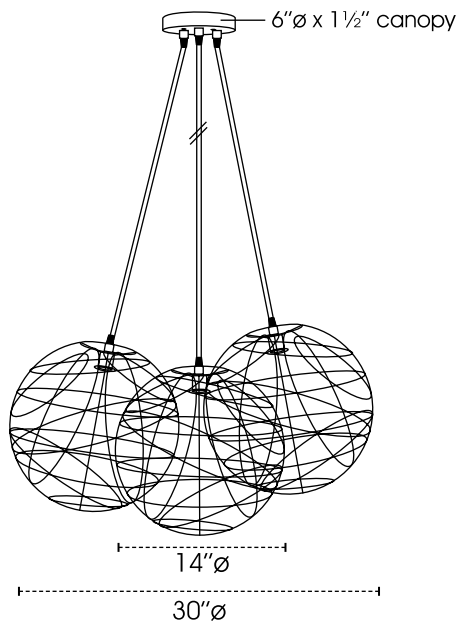

ZOHRA 3X14

PROJECT NAME / NOM DU PROJET

Date

Type

Notes

Voltage / Voltage

120V

Light Source / Source lumineuse

Suspension Option / Option de suspension

ST Stem (Same Color As Structure)			
Round Electrical Wire Only	CL1WH White	CL1CLR Clear	CL1BK Black
1 X Aircraft Cable + Round Electrical Wire	CL2WH White	CL2CLR Clear	CL2BK Black
			<i>• Other Wire Color Available • Sloped Ceiling Adapter Available</i>