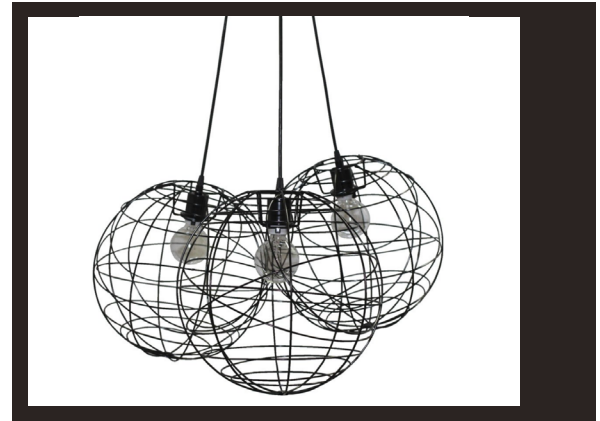

ZOHRA 3X14

PROJECT NAME / NOM DU PROJET

Date

Type

Notes

Voltage / Voltage

120V

Light Source / Source lumineuse

MBL-A21-3	3 X 19W A21 LED
MBL-ST19-3	3 X 60W Edison
<i>• Other Option Available</i>	

Structure Finish / Fini structure

SN	Satin Nickel
SB	Satin Brass
CHR	Chrome
BK	Black Semi-Gloss
WH	White Semi-Gloss
<i>• Other Finish Available</i>	

Suspension Option / Option de suspension

ST Stem (Same Color As Structure)			
Round Electrical Wire Only	CL1WH White	CL1CLR Clear	CL1BK Black
1 X Aircraft Cable + Round Electrical Wire	CL2WH White	CL2CLR Clear	CL2BK Black
			<i>• Other Wire Color Available • Sloped Ceiling Adapter Available</i>