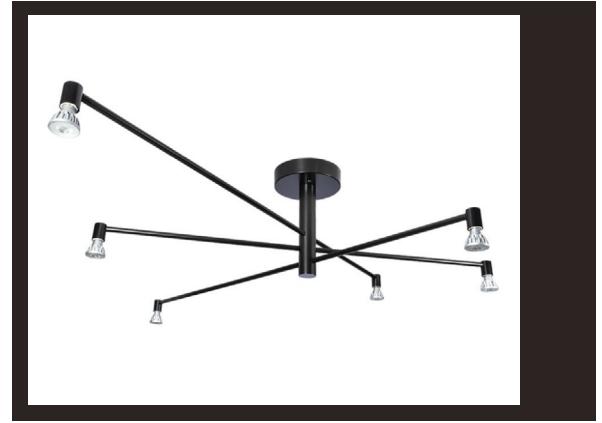

ZIA 6

PROJECT NAME / NOM DU PROJET

Date

Type

Notes

Voltage / Voltage

120V

Light Source / Source lumineuse

MBL-A21-6 6 X 19W A21 LED

MBL-PAR30-6 6 X 18.5W PAR30 LED

MBL-BR30-6 6 X 11.5W BR30 LED

MBL-PAR20-6 6 X 11W PAR20 LED

MBL-PAR38-6 6 X 18.5W PAR38 LED

MBL-G40-6 6 X 6.4W G40 LED

• Other Option Available

Structure Finish / Fini structure

Suspension Option / Option de suspension

ST Stem (Same Color As Structure)

Due to continuous improvement, we reserve the right to change our products specifications.

Dans le but d'une constante amélioration, nous nous réservons le droit de changer les spécifications de nos produits.