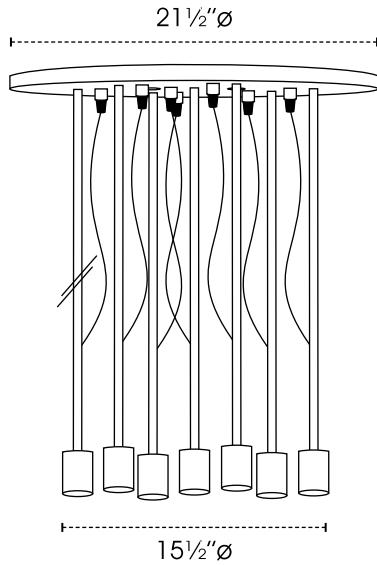

YUGO 7

PROJECT NAME / NOM DU PROJET

Date

Type

Notes

Voltage / Voltage

120V

Light Source / Source lumineuse

MBL-A21-7	7 X 19W A21 LED
MBL-G40-7	7 X 6.4W G40 LED
<i>• Other Option Available</i>	

Suspension Option / Option de suspension

7 X Stems (Same Color As Structure) + 7 X Round Electrical Wire	7STCL7WH White	7STCL7BK Black
	7STCL7RD Red	7STCL7CLR Clear
	<i>• Other Wire Color Available</i> <i>• Sloped Ceiling Adapter Available</i>	

Structure Finish / Fini structure

SN Satin Nickel	SB Satin Brass	CHR Chrome
BK Black Semi-Gloss	WH White Semi-Gloss	
Round Electrical Wire		
CL1WH White	CL1CLR Clear	CL1BK Black
		CL1RD Red
<i>• Other Finish Available</i>		