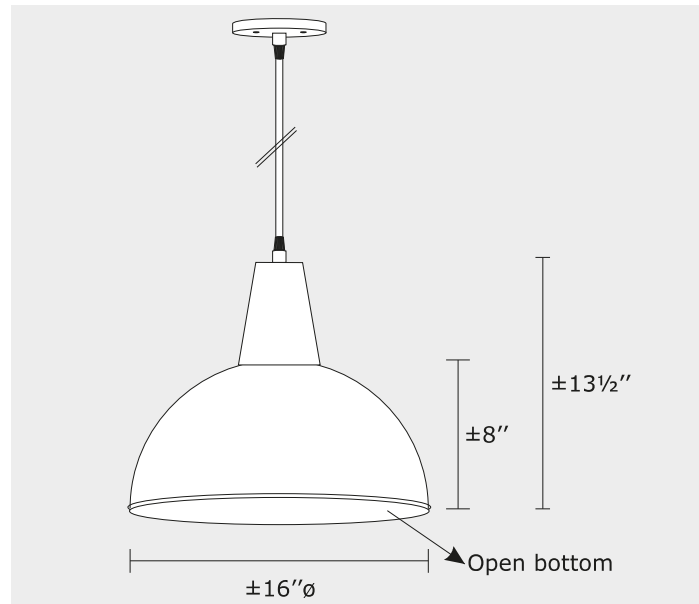

Structure Finish / Fini structure

SN	Satin Nickel	
SB	Satin Brass	
CHR	Chrome	
BK	Black Semi-Gloss	
WH	White Semi-Gloss	• Other Finish Available

Suspension Option / Option de suspension

ST	Stem (Same Color As Structure)	
Round Electrical Wire Only		1 X Aircraft Cable + Round Electrical Wire
CL1WH	White	CL2WH White
CL1CLR	Clear	CL2CLR Clear
CL1BK	Black	CL2BK Black
		• Other Wire Color Available • Sloped Ceiling Adapter Available

Shade Finish / Fini abat-jour

Exterior color		Interior color	
BK	Black Semi-Gloss	BK	Black Semi-Gloss
WH	White Semi-Gloss	WH	White Semi-Gloss
MBK	Matte Black	MBK	Matte Black
MWH	Matte White	MWH	Matte White
Or Other Color: _____		Or Other Color: _____	

Voltage / Voltage

120V **277V**

Dimming Option / Option de gradation

0-10V	0-10V Dimming 120V-277V	
ND	No Dimming	• Other Option Available

Light Source / Source lumineuse

MBL-A21-1	1 X 19W A21 LED	
MBL-PAR20-1	1 X 11W PAR20 LED	
MBL-PAR30-1	1 X 18.5W PAR30 LED	
LED-4.8-I	Integral LED ±4.8W	• Other Option Available

Color Temperature - Lumens

Température de couleur - lumens

27	2700K	800 lm	41	4100K	800 lm
30	3000K	800 lm	50	5000K	800 lm
35	3500K	800 lm			

Project name / Nom du projet

Date

Type

Notes

Due to continuous improvement, we reserve the right to change our products specifications.

Dans le but d'une constante amélioration, nous nous réservons le droit de changer les spécifications de nos produits.