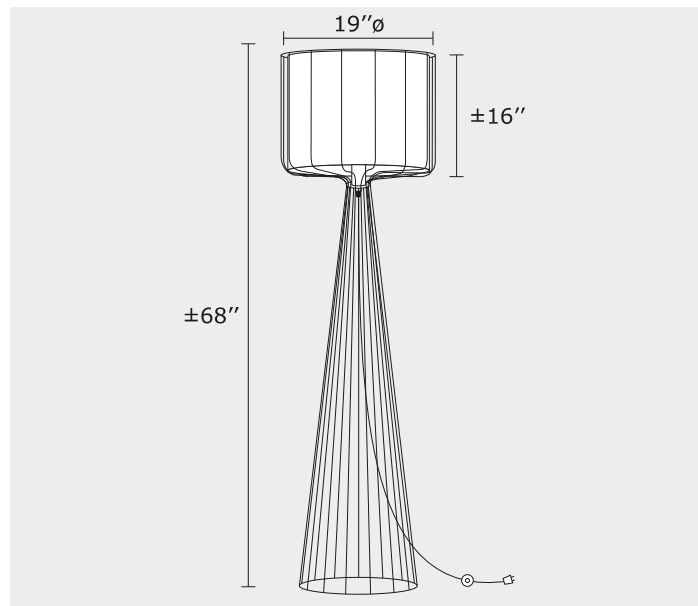

Specification sheet / Fiche technique
FLOOR

TOKA - F

Structure Finish / Fini structure

- ☐ **MG** Metallic Grey Powder Coated
- ☐ **GDPC** Gold Powder Coated
- ☐ **BK** Black Semi-Gloss Powder Coated
- ☐ **MBK** Matte Black Powder Coated
- ☐ **WH** White Semi-Gloss Powder Coated
- ☐ **MWH** Matte White Powder Coated

• Other Finish Available

Shade Finish / Fini abat-jour

- ☐ **GYFT** Grey Felt Fabric
- ☐ **BKFT** Black Felt Fabric
- ☐ **BEFT** Beige Felt Fabric
- ☐ **RDFT** Red Felt Fabric
- ☐ **BLFT** Blue Felt Fabric
- ☐ **GNFT** Green Felt Fabric
- ☐ **YLFT** Yellow Felt Fabric

• Other Color Felt Available

Voltage / Voltage

- ☐ **120V**

Light Source / Source lumineuse

- ☐ **MBL-A21-1** 1 X 19W A21 LED
- ☐ **MBL-G40-1** 1 X 6.4W G40 LED

• Other Option Available

Project name / Nom du projet

Date

Type

Notes

Due to continuous improvement, we reserve the right to change our products specifications.

Dans le but d'une constante amélioration, nous nous réservons le droit de changer les spécifications de nos produits.