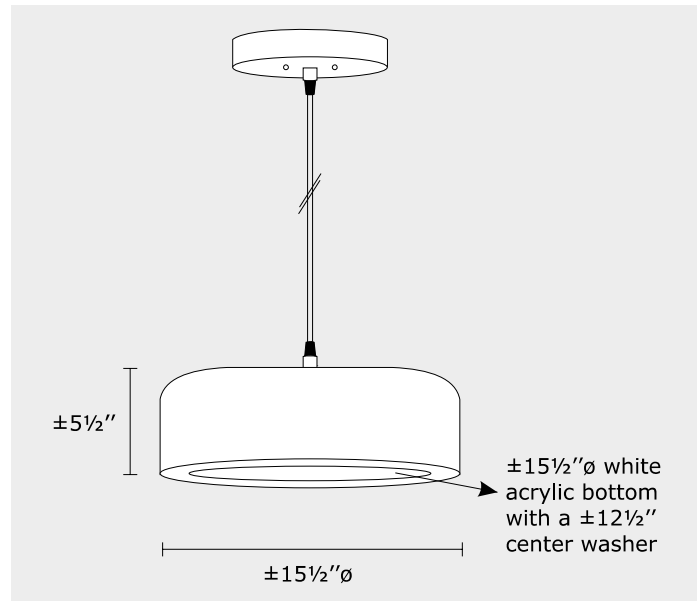

Specification sheet / Fiche technique
SUSPENSION

SOKO 15 - S

Structure Finish / Fini structure

☐ SN Satin Nickel	☐ BK Black Semi-Gloss
☐ SB Satin Brass	☐ WH White Semi-Gloss
☐ CHR Chrome	

2. *• Other Finish Available*

Suspension Option / Option de suspension

☐ ST Stem (Same Color As Structure)	1 X Aircraft Cable + Round Electrical Wire
☐ CL1WH White	☐ CL2WH White
☐ CL1CLR Clear	☐ CL2CLR Clear
☐ CL1BK Black	☐ CL2BK Black

2. *• Other Wire Color Available
   • Sloped Ceiling Adapter Available*

Shade Finish / Fini abat-jour

☐ MG Metallic Grey Powder Coated
☐ GDPC Gold Powder Coated
☐ BK Black Semi-Gloss Powder Coated
☐ MBK Matte Black Powder Coated
☐ WH White Semi-Gloss Powder Coated
☐ MWH Matte White Powder Coated

2. *• Other Finish Available*

Dimming Option / Option de gradation

☐ 0-10V 0-10V Dimming 120V-277V
☐ ND No Dimming

2. *• Other Option Available*

Voltage / Voltage

120V **277V**

Light Source / Source lumineuse

☐ LED-10-I Integral LED ±10W

2. *• Other Option Available*

Color Temperature - Lumens
Température de couleur - lumens

☐ 27 2700K 1310 lm	☐ 41 4100K 1428 lm
☐ 30 3000K 1361 lm	☐ 50 5000K 1462 lm
☐ 35 3500K 1378 lm	

Project name / Nom du projet

Date

Type

Notes

Due to continuous improvement, we reserve the right to change our products specifications.

Dans le but d'une constante amélioration, nous nous réservons le droit de changer les spécifications de nos produits.