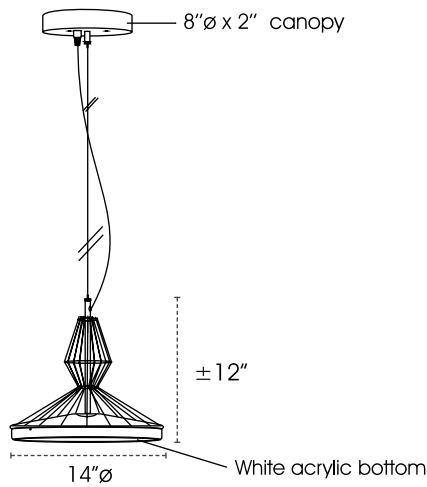

SIAN

PROJECT NAME / NOM DU PROJET

Date

Type

Notes

Voltage / Voltage

120V	277V	347V

Dimming Option / Option de gradation

D	Dimming 120V-277V
ND	No Dimming • <i>Other Option Available</i>

Light Source / Source lumineuse

LED-15-I	Integral LED 15W
<i>• Other Option Available</i>	

Color Temperature - Lumens / Température de couleur - lumens

27	2700K	1310 lm	30	3000K	1361 lm	35	3500K	1378 lm
40	4000K	1428 lm	50	5000K	1462 lm			

Structure Finish / Fini structure

SN Satin Nickel	SB Satin Brass	CHR Chrome
BK Black Semi-Gloss	WH White Semi-Gloss	<i>• Other Finish Available</i>

Suspension Option / Option de suspension

ST Stem (Same Color As Structure)			
Round Electrical Wire Only	CL1WH White	CL1CLR Clear	CL1BK Black
1 X Aircraft Cable + Round Electrical Wire	CL2WH White	CL2CLR Clear	CL2BK Black
			<i>• Other Wire Color Available</i> <i>• Sloped Ceiling Adapter Available</i>

Shade Finish / Fini abat-jour

MG Metallic Grey Powder Coated	GDPC Gold Powder Coated
BK Black Semi-Gloss Powder Coated	MBK Matte Black Powder Coated
WH White Semi-Gloss Powder Coated	MWH Matte White Powder Coated
<i>• Other Finish Available</i>	

Due to continuous improvement, we reserve the right to change our products specifications.

Dans le but d'une constante amélioration, nous nous réservons le droit de changer les spécifications de nos produits.