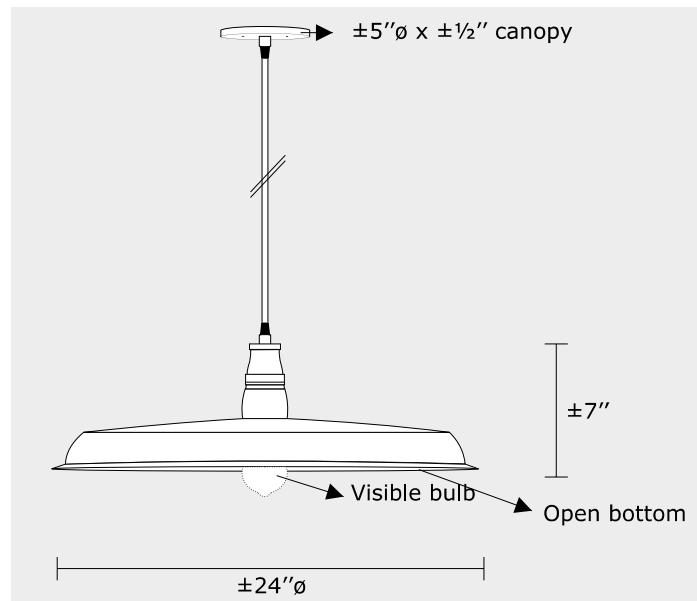

Structure Finish / Fini structure

SN	Satin Nickel	RM	Raw Melting
SB	Satin Brass	BK	Black Semi-Gloss
CHR	Chrome	WH	White Semi-Gloss

• Other Finish Available

Suspension Option / Option de suspension

ST Stem (Same Color As Structure)

Round Electrical Wire Only

1 X Aircraft Cable +
Round Electrical Wire

CL1WH	White	CL2WH	White
CL1CLR	Clear	CL2CLR	Clear
CL1BK	Black	CL2BK	Black

• Other Wire Color Available
• Sloped Ceiling Adapter Available

Shade Finish / Fini abat-jour

Exterior color

Interior color

BK	Black Semi-Gloss	BK	Black Semi-Gloss
WH	White Semi-Gloss	WH	White Semi-Gloss
MBK	Matte Black	MBK	Matte Black
MWH	Matte White	MWH	Matte White

Or Other Color: _____

Or Other Color: _____

Voltage / Voltage

120V

Light Source / Source lumineuse

MBL-A21-1	1 X 19W A21 LED
MBL-ST19-1	1 X 60W Edison

• Other Option Available

Project name / Nom du projet

Date

Type

Notes

Due to continuous improvement, we reserve the right to change our products specifications.

Dans le but d'une constante amélioration, nous nous réservons le droit de changer les spécifications de nos produits.