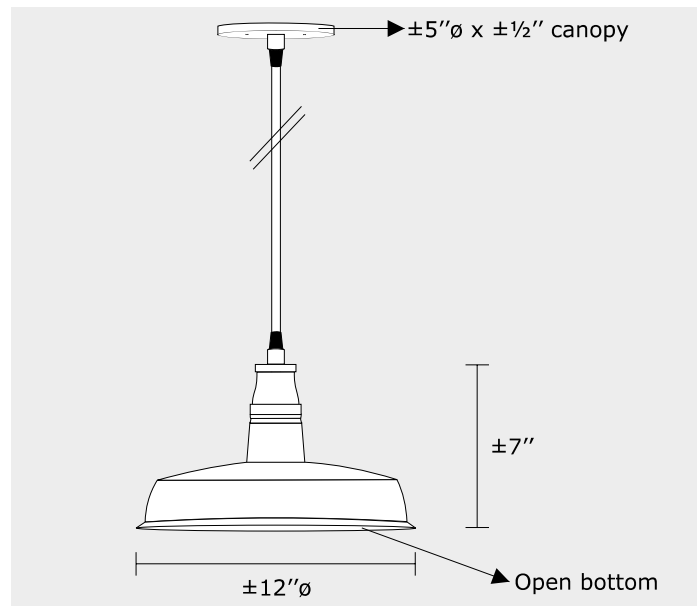

Specification sheet / Fiche technique
SUSPENSION

SHELBY12 - S

Structure Finish / Fini structure

SN	Satin Nickel	RM	Raw Melting
SB	Satin Brass	BK	Black Semi-Gloss
CHR	Chrome	WH	White Semi-Gloss

• Other Finish Available

Suspension Option / Option de suspension

ST Stem (Same Color As Structure)

Round Electrical Wire Only

1 X Aircraft Cable +
Round Electrical Wire

CL1WH	White	CL2WH	White
CL1CLR	Clear	CL2CLR	Clear
CL1BK	Black	CL2BK	Black

• Other Wire Color Available
• Sloped Ceiling Adapter Available

Shade Finish / Fini abat-jour

Exterior color

Interior color

BK	Black Semi-Gloss	BK	Black Semi-Gloss
WH	White Semi-Gloss	WH	White Semi-Gloss
MBK	Matte Black	MBK	Matte Black
MWH	Matte White	MWH	Matte White

Or Other Color: _____

Or Other Color: _____

Voltage / Voltage

120V

Light Source / Source lumineuse

MBL-A21-1	1 X 19W A21 LED
MBL-ST19-1	1 X 60W Edison

• Other Option Available

Project name / Nom du projet

Date

Type

Notes

Due to continuous improvement, we reserve the right to change our products specifications.

Dans le but d'une constante amélioration, nous nous réservons le droit de changer les spécifications de nos produits.