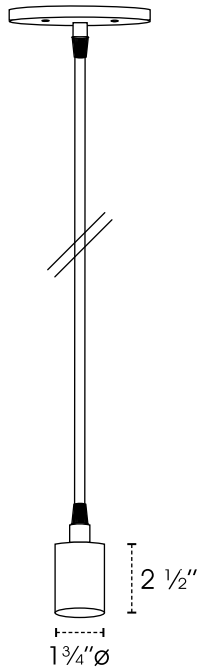

# SENA

PROJECT NAME / NOM DU PROJET

Date

Type

Notes

Voltage / Voltage

**120V**

Light Source / Source lumineuse

**MBL-A21-1** 1 X 19W A21 LED  
**MBL-ST19-1** 1 X 60W Edison  
 • Other Option Available

Structure Finish / Fini structure

**SN** Satin Nickel  
**SB** Satin Brass  
**CHR** Chrome  
**BK** Black Semi-Gloss  
**WH** White Semi-Gloss  
 • Other Finish Available

Suspension Option / Option de suspension

<b>ST</b> Stem (Same Color As Structure)			
Round Electrical Wire Only	<b>CL1WH</b> White	<b>CL1CLR</b> Clear	<b>CL1BK</b> Black
1 X Aircraft Cable + Round Electrical Wire	<b>CL2WH</b> White	<b>CL2CLR</b> Clear	<b>CL2BK</b> Black
• Other Wire Color Available • Sloped Ceiling Adapter Available			