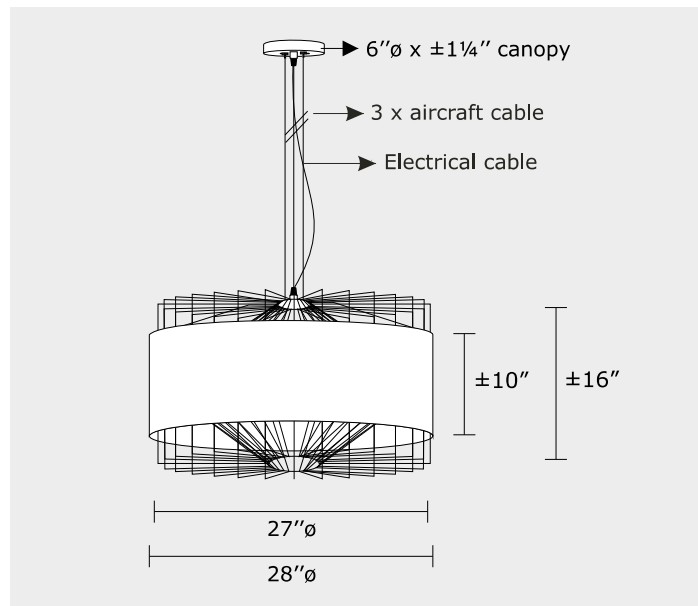

Specification sheet / Fiche technique
SUSPENSION

RENZO - S

Structure Finish / Fini structure

☐ SN Satin Nickel	☐ BK Black Semi-Gloss
☐ SB Satin Brass	☐ WH White Semi-Gloss
☐ CHR Chrome	

• Other Finish Available

Suspension Option / Option de suspension

☐ ST Stem (Same Color As Structure)	
3 X Aircraft Cable + Round Electrical Wire	4 X Aircraft Cable + Round Electrical Wire
☐ CL4WH White	☐ CL5WH White
☐ CL4CLR Clear	☐ CL5CLR Clear
☐ CL4BK Black	☐ CL5BK Black

• Other Wire Color Available
• Sloped Ceiling Adapter Available

Shade Finish / Fini abat-jour

☐ MG Metallic Grey Powder Coated
☐ GDPC Gold Powder Coated
☐ BK Black Semi-Gloss Powder Coated
☐ MBK Matte Black Powder Coated
☐ WH White Semi-Gloss Powder Coated
☐ MWH Matte White Powder Coated

• Other Finish Available

Shade Finish / Fini abat-jour

☐ WHF White Fabric
☐ BKF Black Fabric
☐ IVF Ivory Fabric
☐ BEF Beige Fabric
☐ WHWF White Washable Fabric
☐ OWHWF Off White Washable Fabric
☐ TPWF Taupe Washable Fabric

• Other Color Fabric Available
• Other Washable Color Fabric Available

Voltage / Voltage

1. ☐ **120V**

Light Source / Source lumineuse

☐ MBL-A21-1 1 X 19W A21 LED
☐ MBL-G40-1 1 X 6.4W G40 LED

• Other Option Available

Project name / Nom du projet

Date

Type

Notes

Due to continuous improvement, we reserve the right to change our products specifications.

Dans le but d'une constante amélioration, nous nous réservons le droit de changer les spécifications de nos produits.