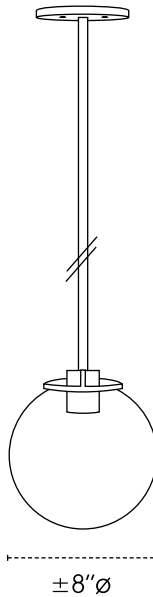

PIXIE

PROJECT NAME / NOM DU PROJET

Date

Type

Notes

Voltage / Voltage

120V

Light Source / Source lumineuse

MBL-A21-1	1 X 19W A21 LED
MBL-ST19-1	1 X 60W Edison

• Other Option Available

Structure Finish / Fini structure

SN	Satin Nickel
SB	Satin Brass
CHR	Chrome
BK	Black Semi-Gloss
WH	White Semi-Gloss

• Other Finish Available

Suspension Option / Option de suspension

ST Stem (Same Color As Structure)

Round Electrical Wire Only	CL1WH White	CL1CLR Clear	CL1BK Black	
1 X Aircraft Cable + Round Electrical Wire	CL2WH White	CL2CLR Clear	CL2BK Black	<ul style="list-style-type: none"> • Other Wire Color Available • Sloped Ceiling Adapter Available

Globe Specification / Spécification du globe

Glass	GWH White	GCLR Clear	
Acrylic	AWH White	ACLR Clear	

Globe Diameter / Diamètre du globe

6 6" Ø	8 8" Ø	12 12" Ø	16 16" Ø	
---------------	---------------	-----------------	-----------------	--