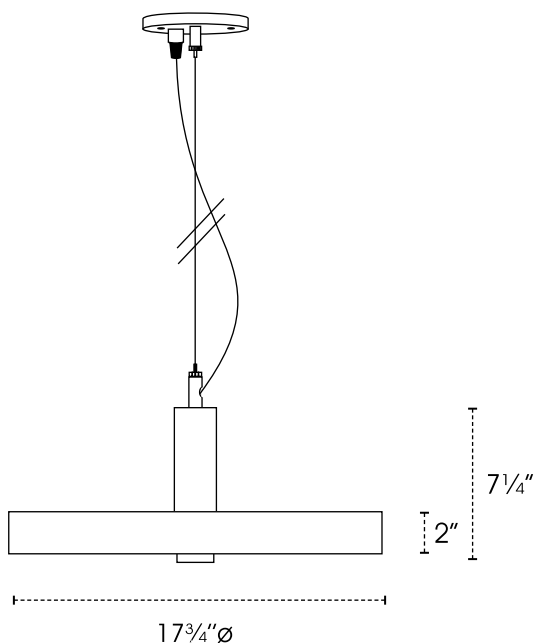

OYO

PROJECT NAME / NOM DU PROJET

Date

Type

Notes

Voltage / Voltage

120V

Light Source / Source lumineuse

Suspension Option / Option de suspension

ST Stem (Same Color As Structure)			
Round Electrical Wire Only	CL1WH White	CL1CLR Clear	CL1BK Black
1 X Aircraft Cable + Round Electrical Wire	CL2WH White	CL2CLR Clear	CL2BK Black
<i>• Other Wire Color Available</i>			
<i>• Sloped Ceiling Adapter Available</i>			