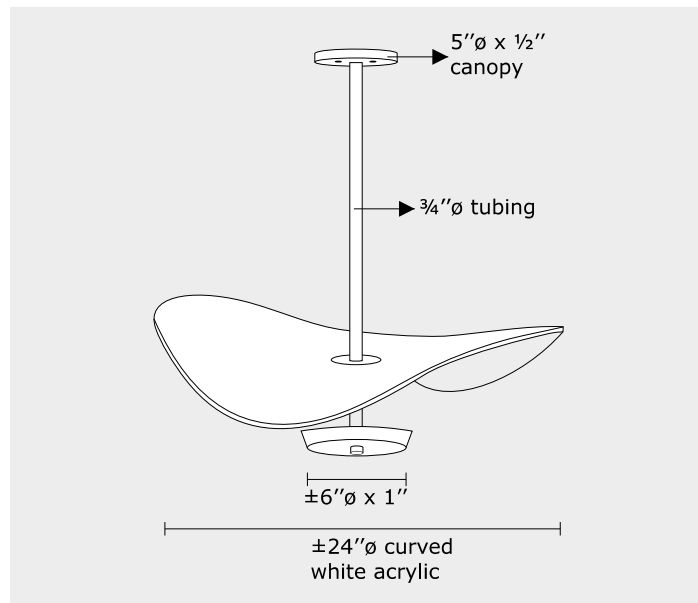

Specification sheet / Fiche technique
SUSPENSION

NUBE 24 - S

Structure Finish / Fini structure

SN	Satin Nickel
SB	Satin Brass
CHR	Chrome
BK	Black Semi-Gloss
WH	White Semi-Gloss

• Other Finish Available

Suspension Option / Option de suspension

ST	Stem (Same Color As Structure)	
	3 X Aircraft Cable + Round Electrical Wire	4 X Aircraft Cable + Round Electrical Wire
CL4WH	White	CL5WH White
CL4CLR	Clear	CL5CLR Clear
CL4BK	Black	CL5BK Black

• Other Wire Color Available
• Sloped Ceiling Adapter Available

Shade Finish / Fini abat-jour

WHAC	White Acrylic
RDAC	Red Acrylic
SMAC	Smoke Acrylic
CLRAC	Clear Acrylic

• Other Color Available

Voltage / Voltage

120V

Dimming Option / Option de gradation

ELVD	ELV Dimming
TD	Triac Dimming
ND	No Dimming

• Other Option Available

Light Source / Source lumineuse

LED-15-I	Integral LED ±15W

• Other Option Available

Color Temperature - Lumens
Température de couleur - lumens

27	2700K	1310 lm
30	3000K	1361 lm
35	3500K	1378 lm
41	4100K	1428 lm
50	5000K	1462 lm

Project name / Nom du projet

Date

Type

Notes

Due to continuous improvement, we reserve the right to change our products specifications.

Dans le but d'une constante amélioration, nous nous réservons le droit de changer les spécifications de nos produits.