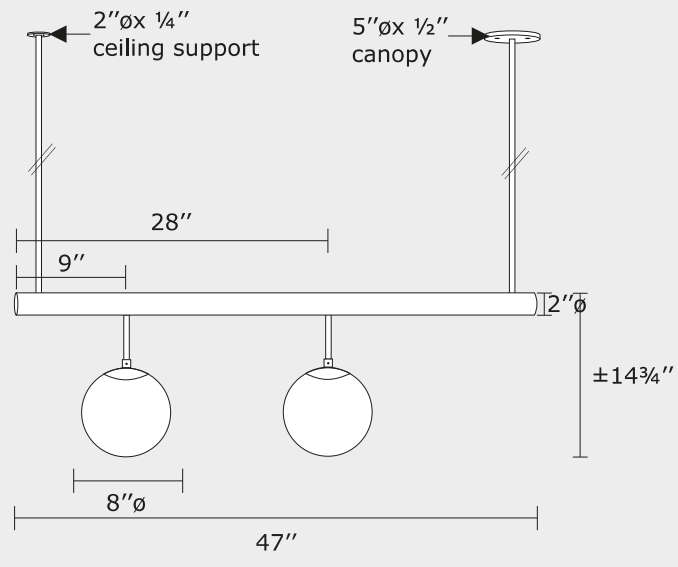

Glass		Acrylic	
GWH	White	AWH	White
GCLR	Clear	ACLR	Clear

Globe Diameter / Diamètre du globe

6	6" Ø	8	8" Ø
----------	------	----------	------

• Other Diameter Available

Voltage / Voltage

120V

Light Source / Source lumineuse

MBL-A15-2	2 X 4.5W A15 LED
------------------	------------------

• Other Option Available

Project name / Nom du projet

Date

Type

Notes

Due to continuous improvement, we reserve the right to change our products specifications.