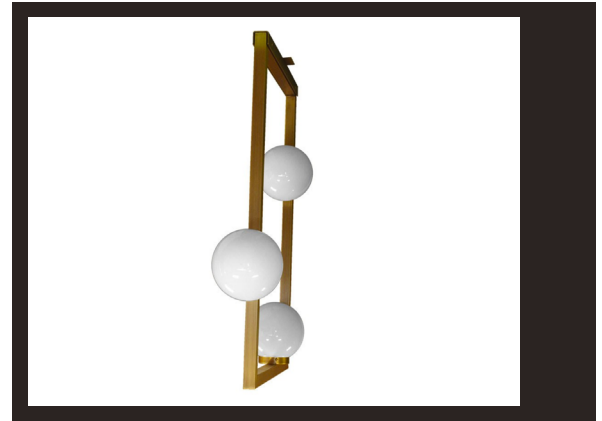

NILOO

PROJECT NAME / NOM DU PROJET

Date

Type

Notes

Voltage / Voltage

120V

Light Source / Source lumineuse

MBL-A15-3 3 X 4.5W A15 LED
• Other Option Available

Structure Finish / Fini structure

MG	Metallic Grey Powder Coated
GDPC	Gold Powder Coat Paint
BK	Black Semi-Gloss Powder Coated
MBK	Matte Black Powder Coated
WH	White Semi-Gloss Powder Coated
MWH	Matte White Powder Coated

• Other Finish Available

Globe Diameter / Diamètre du globe

6 6" Ø **8** 8" Ø

• Other Diameter Available

Globe Specification / Spécification du globe

Glass	GWH White	GCLR Clear	GSM Smoke
Acrylic	AWH White	ACLR Clear	