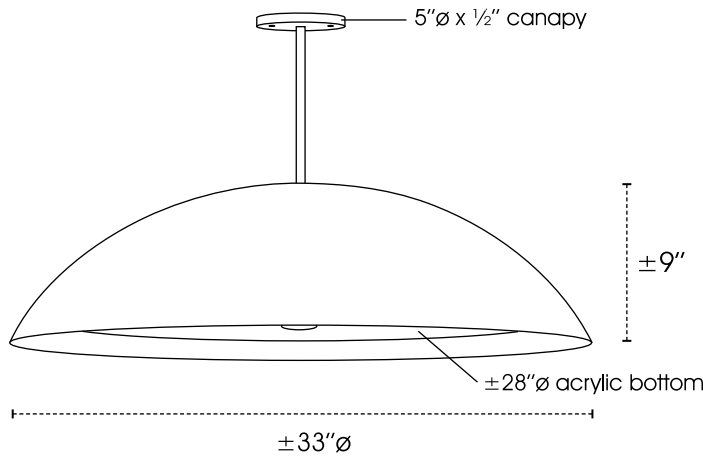

NASSAU

PROJECT NAME / NOM DU PROJET

Date

Type

Notes

Voltage / Voltage

120V	277V	347V

Dimming Option / Option de gradation

0-10V	0-10V Dimming 120V-277V
ND	No Dimming • Other Option Available

Light Source / Source lumineuse

MBL-A21-4	4 X 19W A21 LED
CF32-4	4 X 32W CF G24 Q-2 Base
GU32-4	4 X 32W GU24 Base
LED-7.4-1	Integral LED Module 7.4W
• Other Option Available	

Color Temperature - Lumens

Température de couleur - lumens

27	2700K	910 lm
30	3000K	1160 lm
35	3500K	1190 lm
40	4000K	1200 lm

Structure Finish / Fini structure

SN Satin Nickel	SB Satin Brass	CHR Chrome
BK Black Semi-Gloss	WH White Semi-Gloss	• Other Finish Available

Suspension Option / Option de suspension

ST Stem (Same Color As Structure)			
1 X Aircraft Cable + Round Electrical Wire	CL2WH White	CL2CLR Clear	CL2BK Black
3 X Aircraft Cable + Round Electrical Wire	CL4WH White	CL4CLR Clear	CL4BK Black
			• Other Wire Color Available • Sloped Ceiling Adapter Available

Shade Finish / Fini abat-jour

Exterior Color		Interior Color	
BK Black Semi-Gloss	MBK Matte Black	BK Black Semi-Gloss	MBK Matte Black
WH White Semi-Gloss	MWH Matte White	WH White Semi-Gloss	MWH Matte White
Or Other Color		Or Other Color	

Due to continuous improvement, we reserve the right to change our products specifications.

Dans le but d'une constante amélioration, nous nous réservons le droit de changer les spécifications de nos produits.