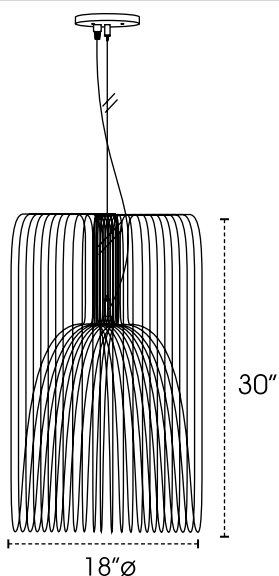

MYO 

PROJECT NAME / NOM DU PROJET

Date

Type

Notes

Structure Finish / Fini structure

SN Satin Nickel	SB Satin Brass	CHR Chrome
BK Black Semi-Gloss	WH White Semi-Gloss	• Other Finish Available

Suspension Option / Option de suspension

ST Stem (Same Color As Structure)			
1 X Aircraft Cable + Round Electrical Wire	CL2WH White	CL2CLR Clear	CL2BK Black
3 X Aircraft Cable + Round Electrical Wire	CL4WH White	CL4CLR Clear	CL4BK Black
			• Other Wire Color Available • Sloped Ceiling Adapter Available