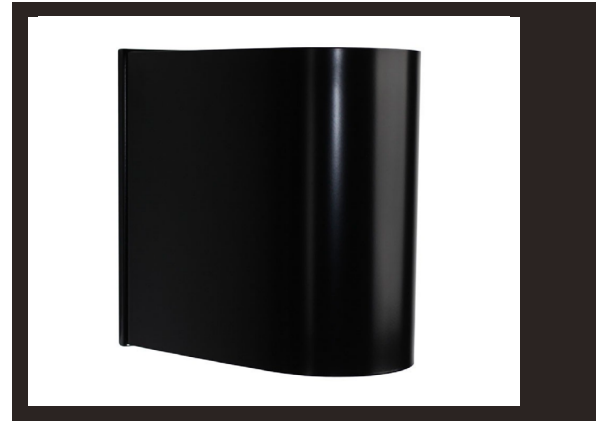

MOXO

PROJECT NAME / NOM DU PROJET

Date

Type

Notes

Voltage / Voltage

120V

Light Source / Source lumineuse

MBL-PAR20-2 2 X 11W PAR20 LED

• Other Option Available

Structure Finish / Fini structure

SN Satin Nickel	SB Satin Brass	CHR Chrome
BK Black Semi-Gloss	WH White Semi-Gloss	

• Other Finish Available

Shade Finish / Fini abat-jour

MG Metallic Grey Powder Coated	BK Black Semi-Gloss Powder Coated
MBK Matte Black Powder Coated	WH White Semi-Gloss Powder Coated
MWH Matte White Powder Coated	SN Satin Nickel

• Other Finish Available

Due to continuous improvement, we reserve the right to change our products specifications.