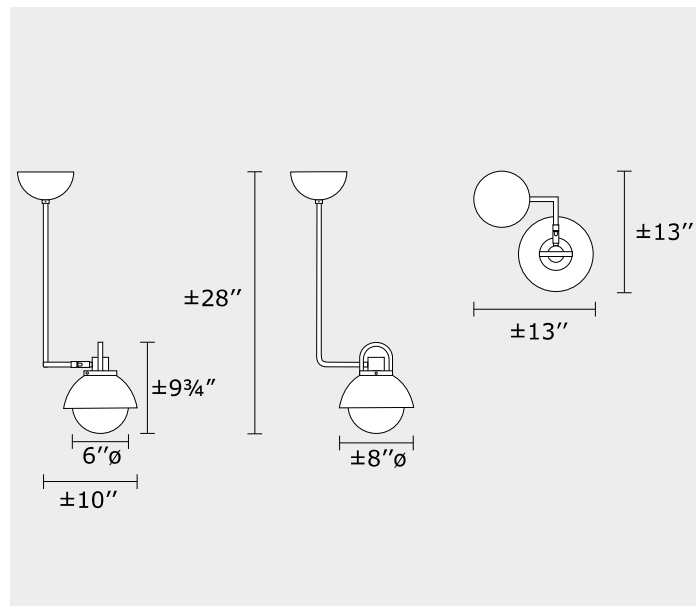

Specification sheet / Fiche technique
SUSPENSION

MOOKI - S

Structure Finish / Fini structure

- **SN** Satin Nickel
- **SB** Satin Brass
- **CHR** Chrome
- **BK** Black Semi-Gloss
- **WH** White Semi-Gloss

• Other Finish Available

Suspension Option / Option de suspension

- **ST** Stem (Same Color As Structure)

Shade Finish / Fini abat-jour

- **MG** Metallic Grey Powder Coated
- **GDPC** Gold Powder Coated
- **BK** Black Semi-Gloss Powder Coated
- **MBK** Matte Black Powder Coated
- **WH** White Semi-Gloss Powder Coated
- **MWH** Matte White Powder Coated

• Other Finish Available

Globe Specification / Spécification du globe

Glass		Acrylic	
GWH	White	AWH	White
GCLR	Clear	ACLR	Clear

Voltage / Voltage

120V

Light Source / Source lumineuse

1. **MBL-A15-1** 1 X 4.5W A15 LED
2. Other Option Available

Project name / Nom du projet

Date

Type

Notes

Due to continuous improvement, we reserve the right to change our products specifications.

Dans le but d'une constante amélioration, nous nous réservons le droit de changer les spécifications de nos produits.