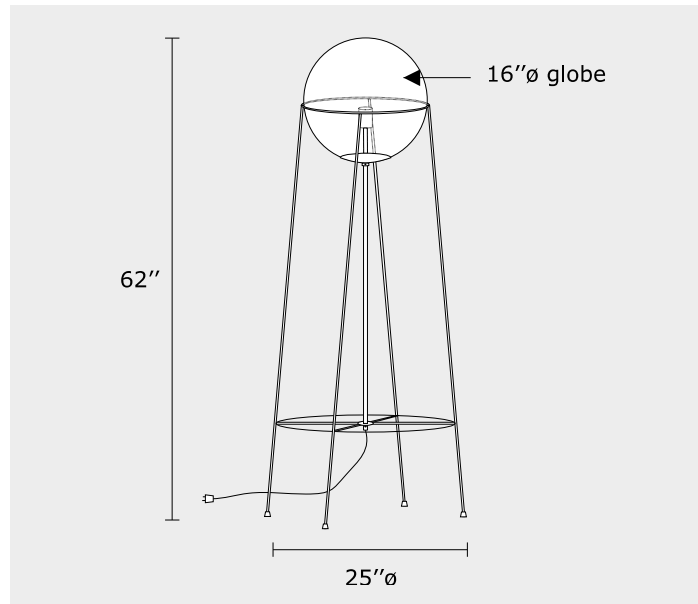

Structure Finish / Fini structure

MG	Metallic Grey Powder Coated
GDPC	Gold Powder Coated
BK	Black Semi-Gloss Powder Coated
MBK	Matte Black Powder Coated
WH	White Semi-Gloss Powder Coated
MWH	Matte White Powder Coated

• Other Finish Available

Globe Specification / Spécification du globe

Acrylic

AWH	White
ACLR	Clear

Voltage / Voltage

120V

Light Source / Source lumineuse

MBL-A21-1	1 X 19W A21 LED

• Other Option Available

Project name / Nom du projet

Date

Type

Notes

Due to continuous improvement, we reserve the right to change our products specifications.

Dans le but d'une constante amélioration, nous nous réservons le droit de changer les spécifications de nos produits.