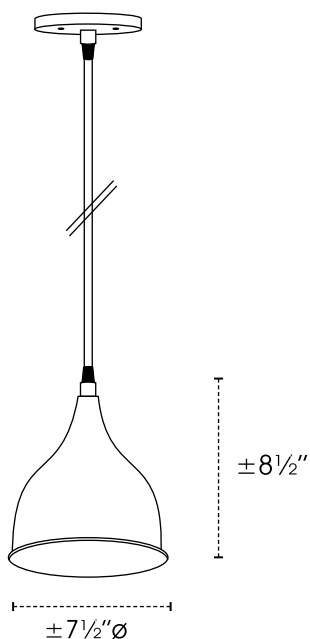

MATIX

PROJECT NAME / NOM DU PROJET

Date

Type

Notes

Voltage / Voltage

120V

Light Source / Source lumineuse

MBL-PAR20-1 1 X 11W PAR20 LED
 • Other Option Available

Structure Finish / Fini structure

SN	Satin Nickel
SB	Satin Brass
CHR	Chrome
BK	Black Semi-Gloss
WH	White Semi-Gloss

• Other Finish Available

Suspension Option / Option de suspension

ST Stem (Same Color As Structure)			
Round Electrical Wire Only	CL1WH White	CL1CLR Clear	CL1BK Black
1 X Aircraft Cable + Round Electrical Wire	CL2WH White	CL2CLR Clear	CL2BK Black

• Other Wire Color Available
• Sloped Ceiling Adapter Available