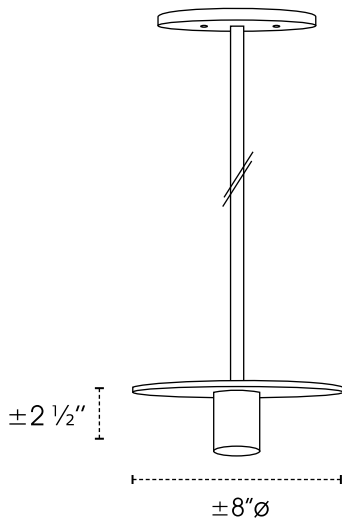

LOSI S

PROJECT NAME / NOM DU PROJET

Date

Type

Notes

Voltage / Voltage

120V

Light Source / Source lumineuse

MBL-A21-1	1 X 19W A21 LED
MBL-G40-1	1 X 6.4W G40 LED
<i>• Other Option Available</i>	

Structure Finish / Fini structure Detail Finish / Fini du détail

SN Satin Nickel	BK Black Semi-Gloss	SN Satin Nickel	BK Black Semi-Gloss
SB Satin Brass	WH White Semi-Gloss	SB Satin Brass	WH White Semi-Gloss
CHR Chrome		CHR Chrome	
<i>• Other Finish Available</i>			

Suspension Option / Option de suspension

ST Stem (Same Color As Structure)			
Round Electrical Wire Only	CL1WH White	CL1CLR Clear	CL1BK Black
1 X Aircraft Cable + Round Electrical Wire	CL2WH White	CL2CLR Clear	CL2BK Black
<i>• Other Wire Color Available</i> <i>• Sloped Ceiling Adapter Available</i>			