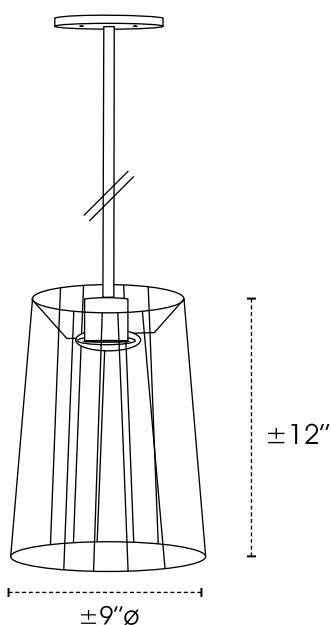

LEILA

PROJECT NAME / NOM DU PROJET

Date

Type

Notes

Voltage / Voltage

120V

Light Source / Source lumineuse

MBL-A21-1	1 X 19W A21 LED
MBL-ST19-1	1 X 60W Edison
<i>• Other Option Available</i>	

Structure Finish / Fini structure

SN	Satin Nickel
SB	Satin Brass
CHR	Chrome
BK	Black Semi-Gloss
WH	White Semi-Gloss
<i>• Other Finish Available</i>	

Suspension Option / Option de suspension

ST Stem (Same Color As Structure)			
Round Electrical Wire Only	CL1WH White	CL1CLR Clear	CL1BK Black
1 X Aircraft Cable + Round Electrical Wire	CL2WH White	CL2CLR Clear	CL2BK Black
			<i>• Other Wire Color Available • Sloped Ceiling Adapter Available</i>