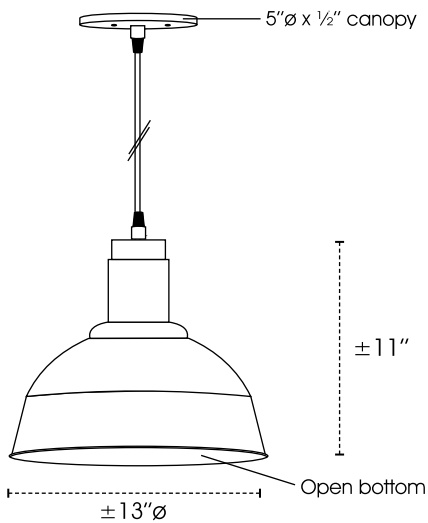

PROJECT NAME / NOM DU PROJET

Date

Type

Notes

Voltage / Voltage

120V	277V	347V

Dimming Option / Option de gradation

0-10V	0-10V Dimming 120V-277V
ND	No Dimming • <i>Other Option Available</i>

Light Source / Source lumineuse

MBL-A21-1	1 X 19W A21 LED
MBL-PAR20-1	1 X 11W PAR20 LED
MBL-PAR30-1	1 X 18.5W PAR30 LED
LED-8-I	Integral LED Module 8W • <i>Other Option Available</i>

Color Temperature - Lumens / Température de couleur - lumens

30	3000K	1140 lm	40	4000K	1200 lm
35	3500K	1180 lm	50	5000K	1280 lm

Structure Finish / Fini structure

SN Satin Nickel	SB Satin Brass	CHR Chrome
BK Black Semi-Gloss	WH White Semi-Gloss	• <i>Other Finish Available</i>

Suspension Option / Option de suspension

ST Stem (Same Color As Structure)			
Round Electrical Wire Only	CL1WH White	CL1CLR Clear	CL1BK Black
1 X Aircraft Cable + Round Electrical Wire	CL2WH White	CL2CLR Clear	CL2BK Black
			• <i>Other Wire Color Available</i> • <i>Sloped Ceiling Adapter Available</i>

Shade Finish / Fini abat-jour

Exterior Color		Interior Color	
BK Black Semi-Gloss	MBK Matte Black	BK Black Semi-Gloss	MBK Matte Black
WH White Semi-Gloss	MWH Matte White	WH White Semi-Gloss	MWH Matte White
Or Other Color : _____		Or Other Color : _____	

Due to continuous improvement, we reserve the right to change our products specifications.

Dans le but d'une constante amélioration, nous nous réservons le droit de changer les spécifications de nos produits.