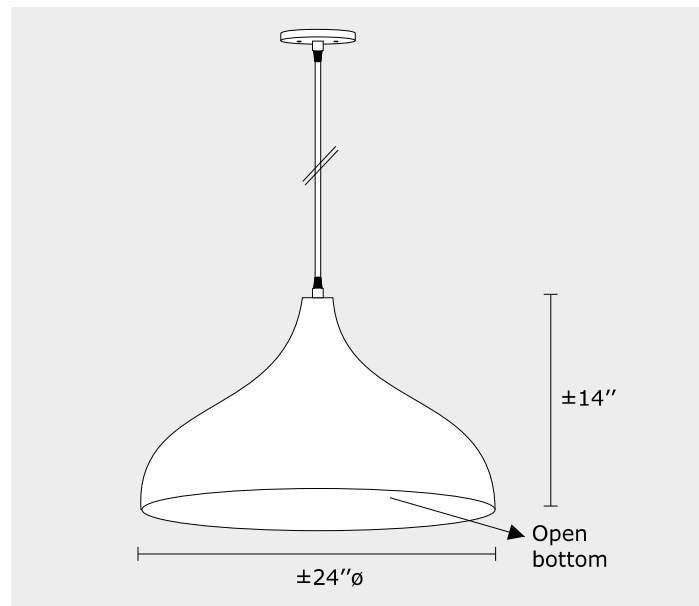

Color Temperature - Lumens
Température de couleur - lumens

27	2700K	1190 lm
30	3000K	1190 lm
35	3500K	1190 lm
40	4000K	1190 lm

Project name / Nom du projet

Date

Type

Notes

Due to continuous improvement, we reserve the right to change our products specifications.