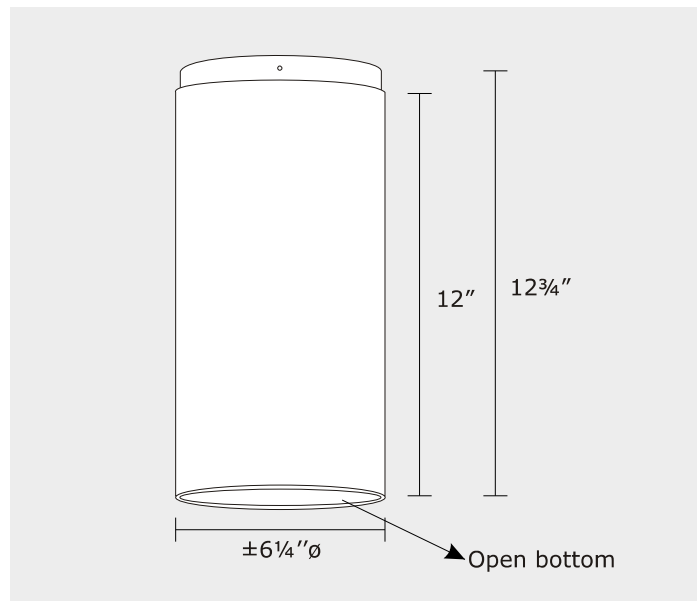

Structure Finish / Fini structure

MG	Metallic Grey Powder Coated
GDPC	Gold Powder Coated
BK	Black Semi-Gloss Powder Coated
MBK	Matte Black Powder Coated
WH	White Semi-Gloss Powder Coated
MWH	Matte White Powder Coated

• Other Finish Available

Shade Finish / Fini abat-jour

GYFT	Grey Felt Fabric
BKFT	Black Felt Fabric
BEFT	Beige Felt Fabric
RDFT	Red Felt Fabric
BLFT	Blue Felt Fabric
GNFT	Green Felt Fabric
YLFT	Yellow Felt Fabric

• Other Felt Color Available

Voltage / Voltage

120V

Light Source / Source lumineuse

MBL-PAR20-1	1 X 11W PAR20 LED
MBL-PAR30-1	1 X 18.5W PAR30 LED

• Other Option Available

Project name / Nom du projet

Date

Type

Notes

Due to continuous improvement, we reserve the right to change our products specifications.

Dans le but d'une constante amélioration, nous nous réservons le droit de changer les spécifications de nos produits.