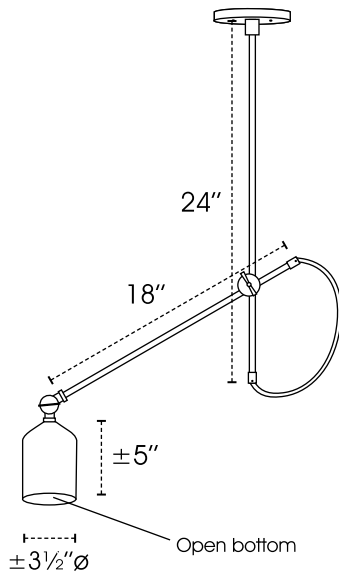

INES

PROJECT NAME / NOM DU PROJET

Date

Type

Notes

Voltage / Voltage

120V

Light Source / Source lumineuse

MBL-PAR20-1 1 X 11W PAR20 LED
• Other Option Available

Structure Finish / Fini structure

SN	Satin Nickel
SB	Satin Brass
CHR	Chrome
BK	Black Semi-Gloss
WH	White Semi-Gloss

Detail Finish / Fini du détail

SN	Satin Nickel	RB	Raw Brass
SB	Satin Brass	BK	Black Semi-Gloss
CHR	Chrome	WH	White Semi-Gloss
Round Electrical Wire			
CL1WH	White	CL1BK	Black
		CL1CLR	Clear
• Other Finish Available			

Suspension Option / Option de suspension

ST Stem (Same Color As Structure)

Shade Finish / Fini abat-jour

MG	Metallic Grey Powder Coated	GDPC	Gold Powder Coat Paint
BK	Black Semi-Gloss Powder Coated	MBK	Matte Black Powder Coated
WH	White Semi-Gloss Powder Coated	MWH	Matte White Powder Coated
• Other Finish Available			

Due to continuous improvement, we reserve the right to change our products specifications.

Dans le but d'une constante amélioration, nous nous réservons le droit de changer les spécifications de nos produits.