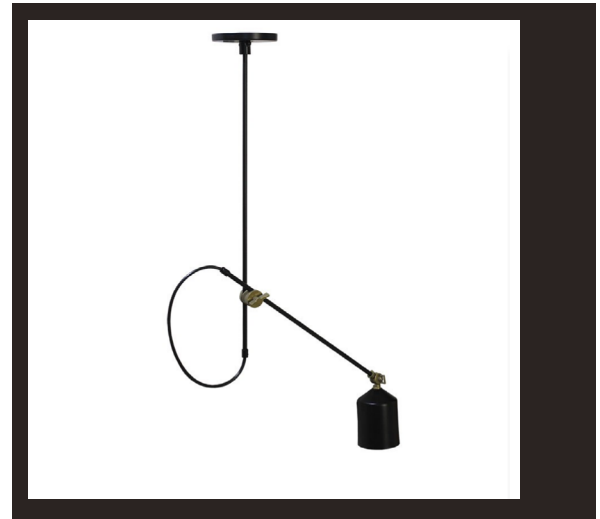

INES

PROJECT NAME / NOM DU PROJET

Date

Type

Notes

Voltage / Voltage

120V

Light Source / Source lumineuse

MBL-PAR20-1 1 X 11W PAR20 LED
• Other Option Available

Structure Finish / Fini structure

SN	Satin Nickel
SB	Satin Brass
CHR	Chrome
BK	Black Semi-Gloss
WH	White Semi-Gloss

Detail Finish / Fini du détail

SN	Satin Nickel	RB	Raw Brass
SB	Satin Brass	BK	Black Semi-Gloss
CHR	Chrome	WH	White Semi-Gloss
Round Electrical Wire			
CL1WH	White	CL1BK	Black
		CL1CLR	Clear
• Other Finish Available			

Suspension Option / Option de suspension

ST Stem (Same Color As Structure)

Shade Finish / Fini abat-jour

MG	Metallic Grey Powder Coated	GDPC	Gold Powder Coat Paint
BK	Black Semi-Gloss Powder Coated	MBK	Matte Black Powder Coated
WH	White Semi-Gloss Powder Coated	MWH	Matte White Powder Coated
• Other Finish Available			