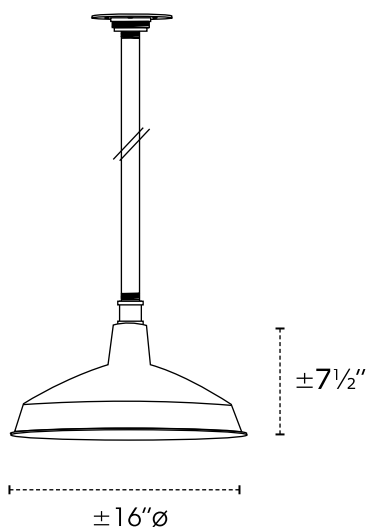

PROJECT NAME / NOM DU PROJET

Date

Type

Notes

Voltage / Voltage

**120V**

Light Source / Source lumineuse

<b>MBL-A21-1</b>	1 X 19W A21 LED
<b>MBL-PAR20-1</b>	1 X 11W PAR20 LED
<b>MBL-PAR30-1</b>	1 X 18.5W PAR30 LED
<b>MBL-PAR38-1</b>	1 X 18.5W PAR38 LED
<b>MBL-BR30-1</b>	1 X 11.5W BR30 LED
<b>MBL-G40-1</b>	1 X 6.4W G40 LED
<i>• Other Option Available</i>	

Structure Finish / Fini structure

<b>SN</b> Satin Nickel	<b>SB</b> Satin Brass	<b>CHR</b> Chrome
<b>BK</b> Black Semi-Gloss	<b>WH</b> White Semi-Gloss	<b>RM</b> Raw Melting
<i>• Other Finish Available</i>		

Suspension Option / Option de suspension

<b>ST</b> Stem (Same Color As Structure)			
Round Electrical Wire Only	<b>CL1WH</b> White	<b>CL1CLR</b> Clear	<b>CL1BK</b> Black
1 X Aircraft Cable + Round Electrical Wire	<b>CL2WH</b> White	<b>CL2CLR</b> Clear	<b>CL2BK</b> Black
<i>• Other Wire Color Available</i> <i>• Sloped Ceiling Adapter Available</i>			