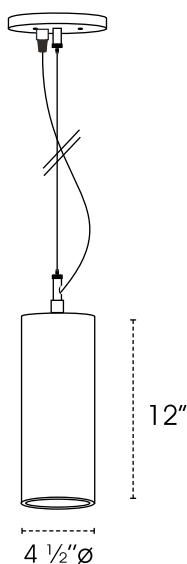

GIO 412

PROJECT NAME / NOM DU PROJET

Date

Type

Notes

Voltage / Voltage

120V

Light Source / Source lumineuse

MBL-PAR20-1 1 X 11W PAR20 LED

• Other Option Available

Structure Finish / Fini structure

SN Satin Nickel	SB Satin Brass	CHR Chrome
BK Black Semi-Gloss	WH White Semi-Gloss	<i>• Other Finish Available</i>

Suspension Option / Option de suspension

ST Stem (Same Color As Structure)			
Round Electrical Wire Only	CL1WH White	CL1CLR Clear	CL1BK Black
1 X Aircraft Cable + Round Electrical Wire	CL2WH White	CL2CLR Clear	CL2BK Black
			<i>• Other Wire Color Available</i> <i>• Sloped Ceiling Adapter Available</i>