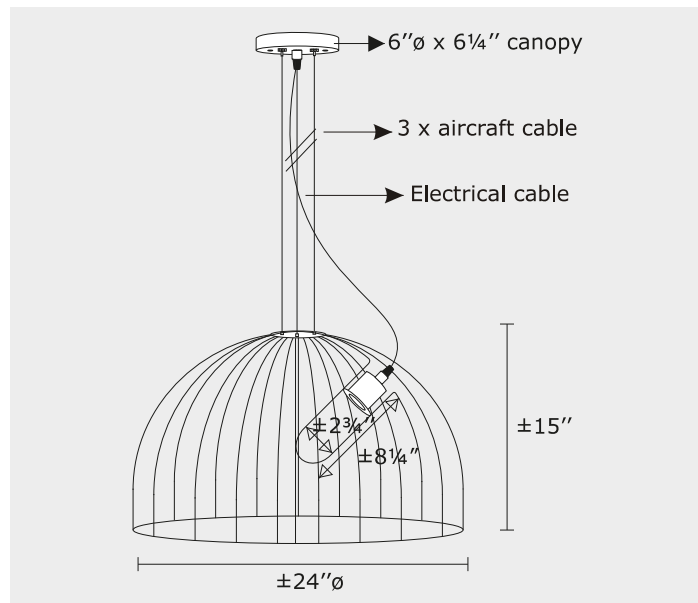

Specification sheet / Fiche technique
SUSPENSION

BECKY - S

Structure Finish / Fini structure

☐ SN Satin Nickel	☐ BK Black Semi-Gloss
☐ SB Satin Brass	☐ WH White Semi-Gloss
☐ CHR Chrome	

2. *• Other Finish Available*

Suspension Option / Option de suspension

☐ ST Stem (Same Color As Structure)	
3 X Aircraft Cable + Round Electrical Wire	4 X Aircraft Cable + Round Electrical Wire
☐ CL4WH White	☐ CL5WH White
☐ CL4CLR Clear	☐ CL5CLR Clear
☐ CL4BK Black	☐ CL5BK Black

2. *• Other Wire Color Available*
   • Sloped Ceiling Adapter Available

Shade Finish / Fini abat-jour

☐ MG Metallic Grey Powder Coated	
☐ BK Black Semi-Gloss Powder Coated	
☐ MBK Matte Black Powder Coated	
☐ WH White Semi-Gloss Powder Coated	
☐ MWH Matte White Powder Coated	
☐ NP Nickel Plated	
☐ CHR Chrome Plated	

2. *• Other Finish Available*

Voltage / Voltage

1. ☐ **120V**

Light Source / Source lumineuse

1. ☐ **MBL-A21-1** 1 X 19W A21 LED
2. *• Other Option Available*

Project name / Nom du projet

Date

Type

Notes

Due to continuous improvement, we reserve the right to change our products specifications.

Dans le but d'une constante amélioration, nous nous réservons le droit de changer les spécifications de nos produits.