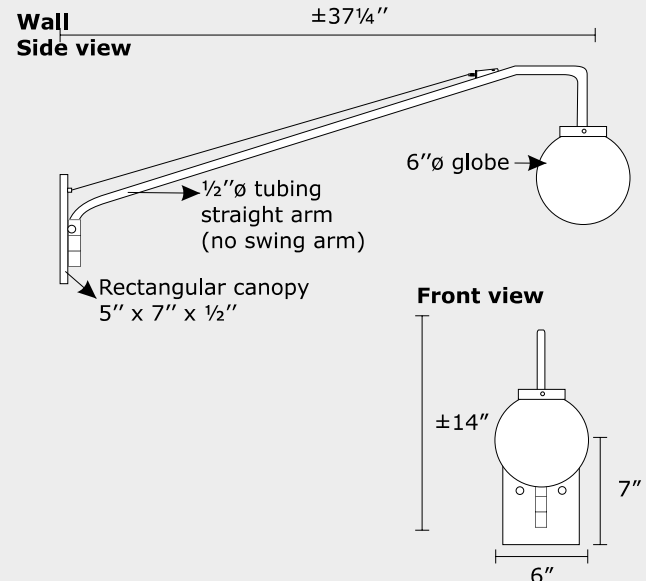

Structure Finish / Fini structure

MG	Metallic Grey Powder Coated
GDPC	Gold Powder Coated
BK	Black Semi-Gloss Powder Coated
MBK	Matte Black Powder Coated
WH	White Semi-Gloss Powder Coated
MWH	Matte White Powder Coated

• Other Finish Available

Globe Specification / Spécification du globe

Glass		Acrylic	
GWH	White	AWH	White
GCLR	Clear	ACLR	Clear

• Other Option Available

Globe Diameter / Diamètre du globe

6	6" Ø	8	8" Ø

• Other Diameter Available

Voltage / Voltage

120V

Light Source / Source lumineuse

MBL-A15-1 1 X 4.5W A15 LED

• Other Option Available

Project name / Nom du projet

Date

Type

Notes

Due to continuous improvement, we reserve the right to change our products specifications.

Dans le but d'une constante amélioration, nous nous réservons le droit de changer les spécifications de nos produits.