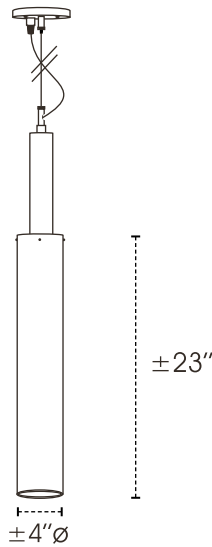

ELIZA

PROJECT NAME / NOM DU PROJET

Date

Type

Notes

Voltage / Voltage

120V

Light Source / Source lumineuse

MBL-PAR20-1 1 X 11W PAR20 LED

• Other Option Available

Structure Finish / Fini structure

SN Satin Nickel	SB Satin Brass	CHR Chrome
BK Black Semi-Gloss	WH White Semi-Gloss	<i>• Other Finish Available</i>

Suspension Option / Option de suspension

ST Stem (Same Color As Structure)			
Round Electrical Wire Only	CL1WH White	CL1CLR Clear	CL1BK Black
1 X Aircraft Cable + Round Electrical Wire	CL2WH White	CL2CLR Clear	CL2BK Black
<i>• Other Wire Color Available</i> <i>• Sloped Ceiling Adapter Available</i>			

Shade Finish / Fini abat-jour

WHAC4 White Acrylic Cylinder 4"ø	WHAC6 White Acrylic Cylinder 6"ø
WHAC8 White Acrylic Cylinder 8"ø	<i>• Other Option Available</i>

Due to continuous improvement, we reserve the right to change our products specifications.