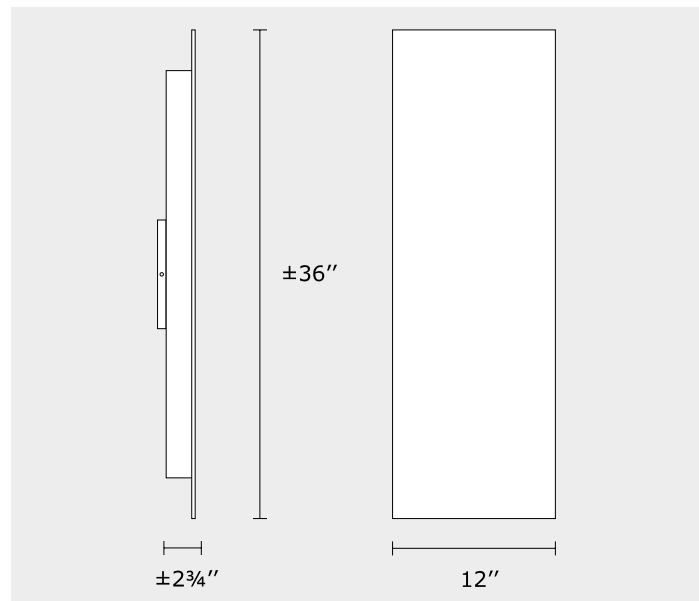

Structure Finish / Fini structure

- ☐ **MG** Metallic Grey Powder Coated
- ☐ **GDPC** Gold Powder Coated
- ☐ **BK** Black Semi-Gloss Powder Coated
- ☐ **MBK** Matte Black Powder Coated
- ☐ **WH** White Semi-Gloss Powder Coated
- ☐ **MWH** Matte White Powder Coated

• Other Finish Available

Shade Finish / Fini abat-jour

☐ GYFT Grey Felt Fabric	☐ BLFT Blue Felt Fabric
☐ BKFT Black Felt Fabric	☐ GNFT Green Felt Fabric
☐ BEFT Beige Felt Fabric	☐ YLFT Yellow Felt Fabric
☐ RDFT Red Felt Fabric	

• Other Color Felt Available

Voltage / Voltage

- ☐ **120V** ☐ **277V**

Dimming Option / Option de gradation

- ☐ **ELVD** ELV Dimming
- ☐ **TD** Triac Dimming
- ☐ **ND** No Dimming

• Other Option Available

Light Source / Source lumineuse

- ☐ **LED-21.4-I** Integral LED ±21.4W

• Other Option Available

Color Temperature - Lumens

Température de couleur - lumens

☐ 30 3000K 3540 lm	☐ 40 4000K 3540 lm
☐ 35 3500K 3540 lm	☐ 50 5000K 3540 lm

Project name / Nom du projet

Date

Type

Notes

Due to continuous improvement, we reserve the right to change our products specifications.

Dans le but d'une constante amélioration, nous nous réservons le droit de changer les spécifications de nos produits.