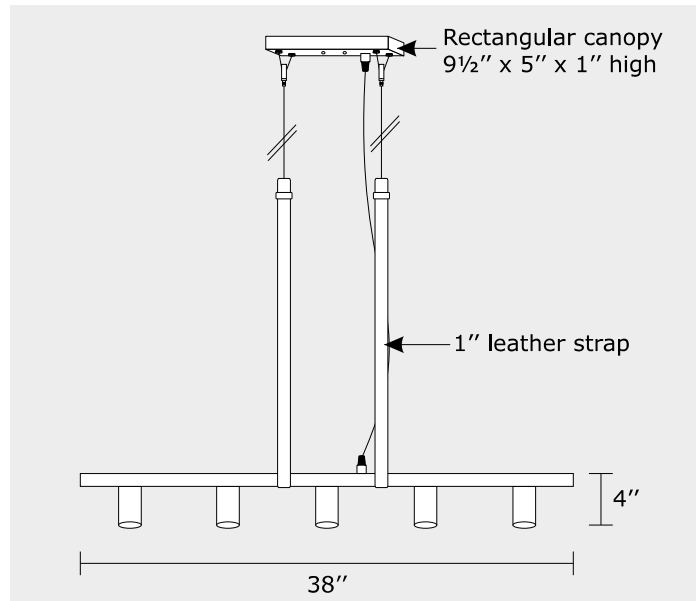

Specification sheet / Fiche technique
SUSPENSION

DUBLIN - S

Structure Finish / Fini structure

Detail Finish / Fini du détail

MG	Metallic Grey Powder Coated	SN	Satin Nickel
GDPC	Gold Powder Coated	SB	Satin Brass
BK	Black Semi-Gloss Powder Coated	CHR	Chrome
MBK	Matte Black Powder Coated	RB	Raw Brass
WH	White Semi-Gloss Powder Coated	BK	Black Semi-Gloss
MWH	Matte White Powder Coated	WH	White Semi-Gloss

• Other Finish Available

Suspension Option / Option de suspension

2 X Aircraft Cable + Round Electrical Wire

CL3WH	White	CL3CLR	Clear
CL3BK	Black		<i>• Other Wire Color Available</i>

Leather Finish / Fini cuir

BKLTHR	Black		
BRTHR	Brown		<i>• Other Leather color Available</i>

Voltage / Voltage

120V

Light Source / Source lumineuse

MBL-A21-5	5 X 19W A21 LED		
MBL-G40-5	5 X 6.4W G40 LED		<i>• Other Option Available</i>

Project name / Nom du projet

Date

Type

Notes

Due to continuous improvement, we reserve the right to change our products specifications.

Dans le but d'une constante amélioration, nous nous réservons le droit de changer les spécifications de nos produits.