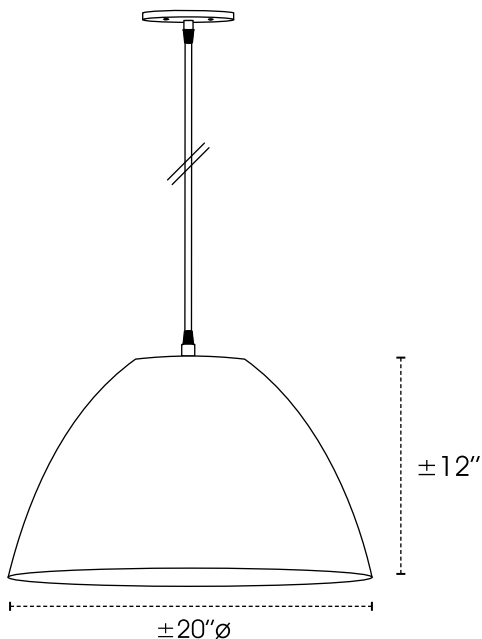

Structure Finish / Fini structure

SN Satin Nickel	SB Satin Brass	CHR Chrome
BK Black Semi-Gloss	WH White Semi-Gloss	<i>• Other Finish Available</i>

Suspension Option / Option de suspension

ST Stem (Same Color As Structure)			
Round Electrical Wire Only	CL1WH White	CL1CLR Clear	CL1BK Black
1 X Aircraft Cable + Round Electrical Wire	CL2WH White	CL2CLR Clear	CL2BK Black
			<i>• Other Wire Color Available</i> <i>• Sloped Ceiling Adapter Available</i>

Shade Finish / Fini abat-jour

Exterior Color		Interior Color	
BK Black Semi-Gloss	MBK Matte Black	BK Black Semi-Gloss	MBK Matte Black
WH White Semi-Gloss	MWH Matte White	WH White Semi-Gloss	MWH Matte White
<i>Or Other Color:</i> _____		<i>Or Other Color:</i> _____	

Due to continuous improvement, we reserve the right to change our products specifications.

Dans le but d'une constante amélioration, nous nous réservons le droit de changer les spécifications de nos produits.