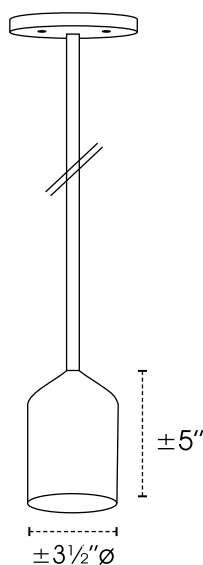

# DEAUVILLE

PROJECT NAME / NOM DU PROJET

Date

Type

Notes

Voltage / Voltage

**120V**

Light Source / Source lumineuse

**MBL-PAR20-1** 1 X 11W PAR20 LED

• Other Option Available

Structure Finish / Fini structure

<b>SN</b> Satin Nickel	<b>SB</b> Satin Brass	<b>CHR</b> Chrome
<b>BK</b> Black Semi-Gloss	<b>WH</b> White Semi-Gloss	• Other Finish Available

Suspension Option / Option de suspension

<b>ST</b> Stem (Same Color As Structure)			
Round Electrical Wire Only	<b>CL1WH</b> White	<b>CL1CLR</b> Clear	<b>CL1BK</b> Black
1 X Aircraft Cable + Round Electrical Wire	<b>CL2WH</b> White	<b>CL2CLR</b> Clear	<b>CL2BK</b> Black
			• Other Wire Color Available • Sloped Ceiling Adapter Available