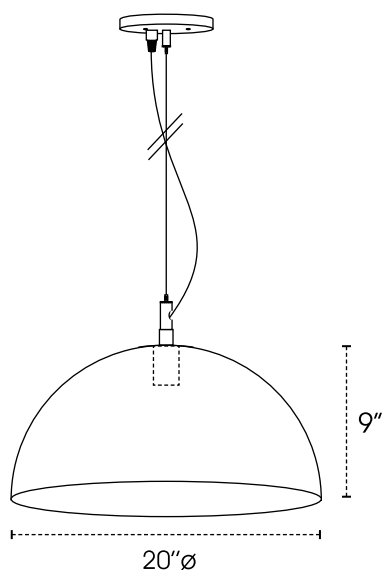

CLEO

PROJECT NAME / NOM DU PROJET

Date

Type

Notes

Voltage / Voltage

Light Source / Source lumineuse

MBL-A21-1	1 X 19W A21 LED
MBL-G40-1	1 X 6.4W G40 LED
<i>• Other Option Available</i>	

Structure Finish / Fini structure

SN Satin Nickel	SB Satin Brass	CHR Chrome
BK Black Semi-Gloss	WH White Semi-Gloss	<i>• Other Finish Available</i>

Suspension Option / Option de suspension

ST Stem (Same Color As Structure)			
1 X Aircraft Cable + Round Electrical Wire	CL2WH White	CL2CLR Clear	CL2BK Black
3 X Aircraft Cable + Round Electrical Wire	CL4WH White	CL4CLR Clear	CL4BK Black
			<i>• Other Wire Color Available • Sloped Ceiling Adapter Available</i>