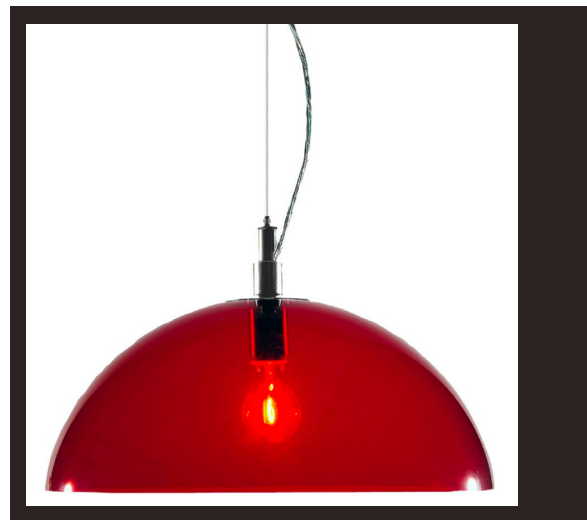

CLEO

PROJECT NAME / NOM DU PROJET

Date

Type

Notes

Voltage / Voltage

Light Source / Source lumineuse

MBL-A21-1	1 X 19W A21 LED
MBL-G40-1	1 X 6.4W G40 LED
<i>• Other Option Available</i>	

Structure Finish / Fini structure

SN Satin Nickel	SB Satin Brass	CHR Chrome
BK Black Semi-Gloss	WH White Semi-Gloss	<i>• Other Finish Available</i>

Suspension Option / Option de suspension

ST Stem (Same Color As Structure)			
1 X Aircraft Cable + Round Electrical Wire	CL2WH White	CL2CLR Clear	CL2BK Black
3 X Aircraft Cable + Round Electrical Wire	CL4WH White	CL4CLR Clear	CL4BK Black
			<i>• Other Wire Color Available • Sloped Ceiling Adapter Available</i>

Shade Finish / Fini abat-jour

WHAC White Acrylic	RDAC Red Acrylic
SMAC Smoke Acrylic	CLRAC Clear Acrylic
<i>• Other Color Available</i>	

Due to continuous improvement, we reserve the right to change our products specifications.