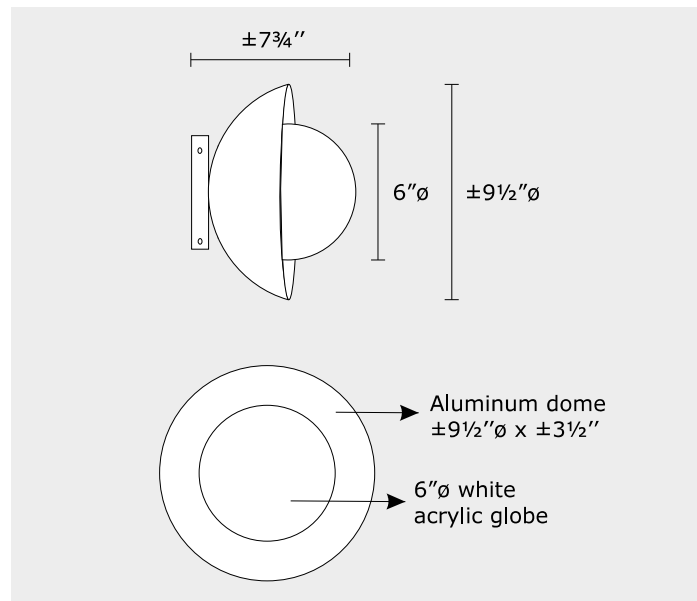

Structure Finish / Fini structure

SN	Satin Nickel
SB	Satin Brass
CHR	Chrome
BK	Black Semi-Gloss
WH	White Semi-Gloss

• Other Finish Available

Shade Finish / Fini abat-jour

MG	Metallic Grey Powder Coated
GDPC	Gold Powder Coated
BK	Black Semi-Gloss Powder Coated
MBK	Matte Black Powder Coated
WH	White Semi-Gloss Powder Coated
MWH	Matte White Powder Coated

• Other Finish Available

Globe Specification / Spécification du globe

Glass		Acrylic	
GWH	White	AWH	White
GCLR	Clear	ACLR	Clear

Voltage / Voltage

120V

Light Source / Source lumineuse

MBL-A15-1 1 X 4.5W A15 LED

• Other Option Available

Project name / Nom du projet

Date

Type

Notes

Due to continuous improvement, we reserve the right to change our products specifications.

Dans le but d'une constante amélioration, nous nous réservons le droit de changer les spécifications de nos produits.