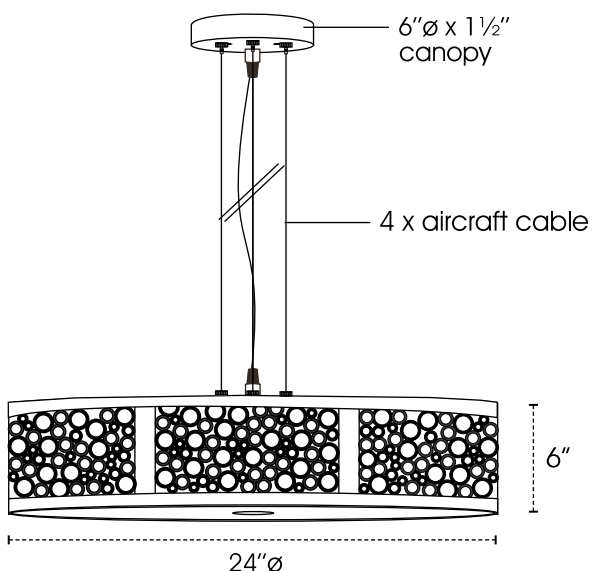

Structure Finish / Fini structure

SN Satin Nickel	SB Satin Brass	CHR Chrome
BK Black Semi-Gloss	WH White Semi-Gloss	• Other Finish Available

Suspension Option / Option de suspension

ST Stem (Same Color As Structure)			
3 X Aircraft Cable + Round Electrical Wire	CL4WH White	CL4CLR Clear	CL4BK Black
4 X Aircraft Cable + Round Electrical Wire	CL5WH White	CL5CLR Clear	CL5BK Black
			• Other Wire Color Available • Sloped Ceiling Adapter Available

Shade Finish / Fini abat-jour

MG Metallic Grey Powder Coated	BK Black Semi-Gloss Powder Coated
MBK Matte Black Powder Coated	WH White Semi-Gloss Powder Coated
MWH Matte White Powder Coated	NP Nickel Plated
CHR Chrome Plated	• Other Finish Available

Shade Finish / Fini abat-jour

OWHWF Off White Washable Fabric	WHWF White Washable Fabric	TPWF Taupe Washable Fabric
WHF White Fabric	BKF Black Fabric	IVF Ivory Fabric
BEF Beige Fabric	• Other Washable Color Fabric Available	• Other Color Fabric Available

Due to continuous improvement, we reserve the right to change our products specifications.

Dans le but d'une constante amélioration, nous nous réservons le droit de changer les spécifications de nos produits.