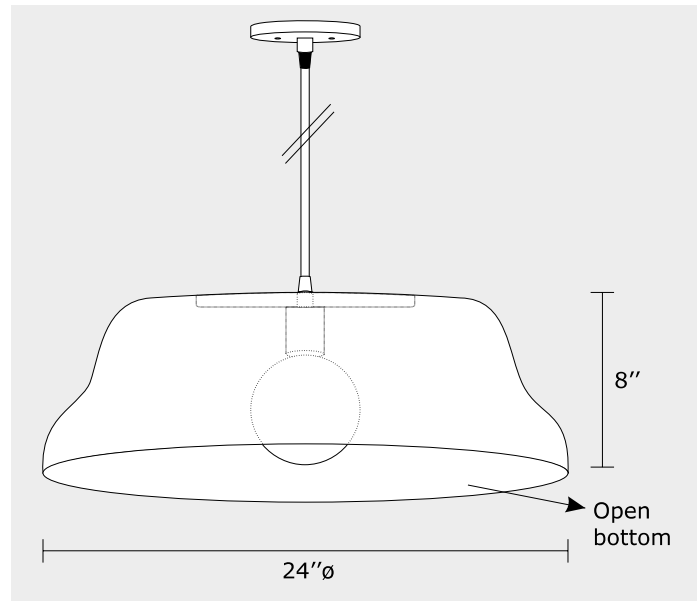

Specification sheet / Fiche technique
SUSPENSION

BEGO - S

Structure Finish / Fini structure

SN	Satin Nickel	
SB	Satin Brass	
CHR	Chrome	
BK	Black Semi-Gloss	
WH	White Semi-Gloss	• Other Finish Available

Suspension Option / Option de suspension

ST	Stem (Same Color As Structure)	
Round Electrical Wire Only		1 X Aircraft Cable + Round Electrical Wire
CL1WH	White	CL2WH White
CL1CLR	Clear	CL2CLR Clear
CL1BK	Black	CL2BK Black
		• Other Wire Color Available • Sloped Ceiling Adapter Available

Shade Finish / Fini abat-jour

Exterior color		Interior color	
BK	Black Semi-Gloss	BK	Black Semi-Gloss
WH	White Semi-Gloss	WH	White Semi-Gloss
MBK	Matte Black	MBK	Matte Black
MWH	Matte White	MWH	Matte White
Or Other Color: _____		Or Other Color: _____	

Voltage / Voltage

120V **277V**

Dimming Option / Option de gradation

0-10V	0-10V Dimming 120V-277V	
ND	No Dimming	• Other Option Available

Light Source / Source lumineuse

MBL-A21-1	1 X 19W A21 LED	
LED-6.5-I	Integral LED ± 6.5W	• Other Option Available

Color Temperature - Lumens
Température de couleur - lumens

27	2700K	1190 lm
30	3000K	1190 lm
35	3500K	1190 lm
40	4000K	1190 lm

Project name / Nom du projet

Date

Type

Notes

Due to continuous improvement, we reserve the right to change our products specifications.

Dans le but d'une constante amélioration, nous nous réservons le droit de changer les spécifications de nos produits.